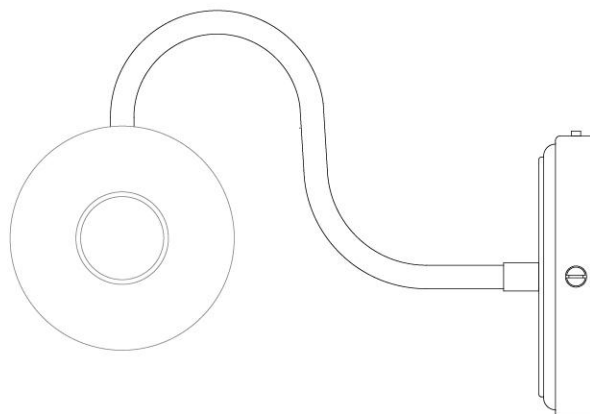

# MICHAL Bathroom Light

MLBWL104NATBRS

MATERIAL	Brass   Aluminium   Glass
HEIGHT	18cm   7.09"
WIDTH   DIAMETER	40cm   15.75"
LENGTH   PROJECTION	25cm   9.84"
WEIGHT	1.71kg   3.77lb
LAMPHOLDER	E27
MAX WATTAGE	2
VOLTAGE	220/240v
IP RATING	IP65
CLASS PROTECTION	1
SHADE	GLWP01 x 2
FLEX   BAR   CHAIN LENGT	n/a
CABLE TYPE	

# MICHAL Bathroom Light

MLBWL104PCMBK

Matt Black

MATERIAL	Brass   Aluminium   Glass
HEIGHT	18cm   7.09"
WIDTH   DIAMETER	40cm   15.75"
LENGTH   PROJECTION	25cm   9.84"
WEIGHT	1.71kg   3.77lb
LAMPHOLDER	E27
MAX WATTAGE	2
VOLTAGE	220/240v
IP RATING	IP65
CLASS PROTECTION	1
SHADE	GLWP01 x 2
FLEX   BAR   CHAIN LENGT	n/a
CABLE TYPE	

FIXING BRACKET MLWB09 | Matt Black

[www.mullanlighting.com](http://www.mullanlighting.com)

**Product Notes:**

1) Lamps not included with light fixture. 2) All products are individually hand crafted, therefore may differ slightly within manufacturing tolerances. 3) Please refer to: <http://www.mullanlighting.com/terms> for full list of Terms & Conditions. 4) Cable/Chain can be shortened during installation. 5) Longer Cable/Chain available on request. 6) Additional colour finishes available on request. 7.) Dimensions do not include lamps. 8.) Products wired to UL standards will operate at 110/120v with the appropriate lampholders.

# MICHAL Bathroom Light

MLBWL104PCWTE

White

MATERIAL	Brass   Aluminium   Glass
HEIGHT	18cm   7.09"
WIDTH   DIAMETER	40cm   15.75"
LENGTH   PROJECTION	25cm   9.84"
WEIGHT	1.71kg   3.77lb
LAMPHOLDER	E27
MAX WATTAGE	2
VOLTAGE	220/240v
IP RATING	IP65
CLASS PROTECTION	1
SHADE	GLWP01 x 2
FLEX   BAR   CHAIN LENGT	n/a
CABLE TYPE	