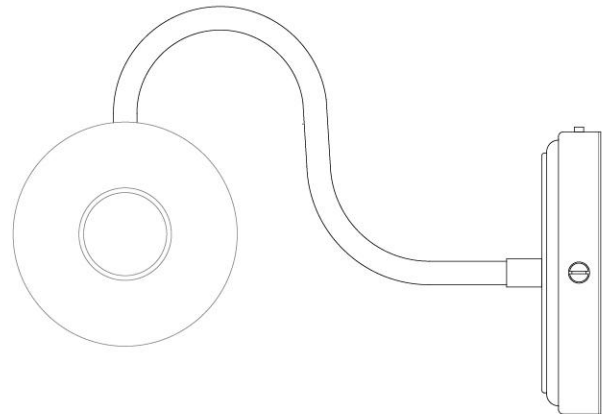

# MICHAL Bathroom Light

MLBWL104PCWTE

White

MATERIAL	Brass   Aluminium   Glass
HEIGHT	18cm   7.09"
WIDTH   DIAMETER	40cm   15.75"
LENGTH   PROJECTION	25cm   9.84"
WEIGHT	1.71kg   3.77lb
LAMPHOLDER	E27
MAX WATTAGE	2
VOLTAGE	220/240v
IP RATING	IP65
CLASS PROTECTION	1
SHADE	GLWP01 x 2
FLEX   BAR   CHAIN LENGT	n/a
CABLE TYPE	

FIXING BRACKET MLWB09 | White

[www.mullanlighting.com](http://www.mullanlighting.com)

**Product Notes:**

1) Lamps not included with light fixture. 2) All products are individually hand crafted, therefore may differ slightly within manufacturing tolerances. 3) Please refer to: <http://www.mullanlighting.com/terms> for full list of Terms & Conditions. 4) Cable/Chain can be shortened during installation. 5) Longer Cable/Chain available on request. 6) Additional colour finishes available on request. 7.) Dimensions do not include lamps. 8.) Products wired to UL standards will operate at 110/120v with the appropriate lampholders.

MATERIAL	Brass   Aluminium   Glass
HEIGHT	18cm   7.09"
WIDTH   DIAMETER	40cm   15.75"
LENGTH   PROJECTION	25cm   9.84"
WEIGHT	1.71kg   3.77lb
LAMPHOLDER	E27
MAX WATTAGE	2
VOLTAGE	220/240v
IP RATING	IP65
CLASS PROTECTION	1
SHADE	GLWP01 x 2
FLEX   BAR   CHAIN LENGT	n/a
CABLE TYPE	

# MICHAL Bathroom Light

MLBWL104SATBRS

Satin Brass

MATERIAL	Brass   Aluminium   Glass
HEIGHT	18cm   7.09"
WIDTH   DIAMETER	40cm   15.75"
LENGTH   PROJECTION	25cm   9.84"
WEIGHT	1.71kg   3.77lb
LAMPHOLDER	E27
MAX WATTAGE	2
VOLTAGE	220/240v
IP RATING	IP65
CLASS PROTECTION	1
SHADE	GLWP01 x 2
FLEX   BAR   CHAIN LENGT	n/a
CABLE TYPE	