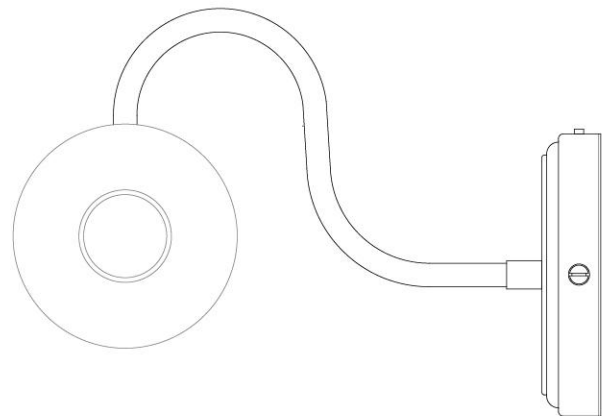

# MICHAL Bathroom Light

MLBWL104ANTBRS

Antique Brass

MATERIAL	Brass   Aluminium   Glass
HEIGHT	18cm   7.09"
WIDTH   DIAMETER	40cm   15.75"
LENGTH   PROJECTION	25cm   9.84"
WEIGHT	1.71kg   3.77lb
LAMPHOLDER	E27
MAX WATTAGE	2
VOLTAGE	220/240v
IP RATING	IP65
CLASS PROTECTION	1
SHADE	GLWP01 x 2
FLEX   BAR   CHAIN LENGT	n/a
CABLE TYPE	

MATERIAL	Brass   Aluminium   Glass
HEIGHT	18cm   7.09"
WIDTH   DIAMETER	40cm   15.75"
LENGTH   PROJECTION	25cm   9.84"
WEIGHT	1.71kg   3.77lb
LAMPHOLDER	E27
MAX WATTAGE	2
VOLTAGE	220/240v
IP RATING	IP65
CLASS PROTECTION	1
SHADE	GLWP01 x 2
FLEX   BAR   CHAIN LENGT	n/a
CABLE TYPE	

FIXING BRACKET MLWB09 | Antique Silver

Product Notes:  
 1) Lamps not included with light fixture. 2) All products are individually hand crafted, therefore may differ slightly within manufacturing tolerances. 3) Please refer to: <http://www.mullanlighting.com/terms> for full list of Terms & Conditions. 4) Cable/Chain can be shortened during installation. 5) Longer Cable/Chain available on request. 6) Additional colour finishes available on request. 7.) Dimensions do not include lamps. 8.) Products wired to UL standards will operate at 110/120v with the appropriate lampholders.

# MICHAL Bathroom Light

MLBWL104NATBRS

MATERIAL	Brass   Aluminium   Glass
HEIGHT	18cm   7.09"
WIDTH   DIAMETER	40cm   15.75"
LENGTH   PROJECTION	25cm   9.84"
WEIGHT	1.71kg   3.77lb
LAMPHOLDER	E27
MAX WATTAGE	2
VOLTAGE	220/240v
IP RATING	IP65
CLASS PROTECTION	1
SHADE	GLWP01 x 2
FLEX   BAR   CHAIN LENGT	n/a
CABLE TYPE	