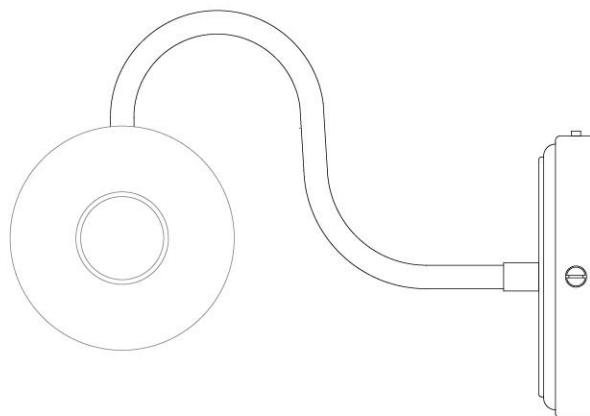

# MICHAL Bathroom Light

MLBWL104PCMBK

Matt Black

MATERIAL	Brass   Aluminium   Glass
HEIGHT	18cm   7.09"
WIDTH   DIAMETER	40cm   15.75"
LENGTH   PROJECTION	25cm   9.84"
WEIGHT	1.71kg   3.77lb
LAMPHOLDER	E27
MAX WATTAGE	2
VOLTAGE	220/240v
IP RATING	IP65
CLASS PROTECTION	1
SHADE	GLWP01 x 2
FLEX   BAR   CHAIN LENGT	n/a
CABLE TYPE	

# MICHAL Bathroom Light

MLBWL104PCWTE

White

MATERIAL	Brass   Aluminium   Glass
HEIGHT	18cm   7.09"
WIDTH   DIAMETER	40cm   15.75"
LENGTH   PROJECTION	25cm   9.84"
WEIGHT	1.71kg   3.77lb
LAMPHOLDER	E27
MAX WATTAGE	2
VOLTAGE	220/240v
IP RATING	IP65
CLASS PROTECTION	1
SHADE	GLWP01 x 2
FLEX   BAR   CHAIN LENGT	n/a
CABLE TYPE	

FIXING BRACKET MLWB09 | White

[www.mullanlighting.com](http://www.mullanlighting.com)

**Product Notes:**

1) Lamps not included with light fixture. 2) All products are individually hand crafted, therefore may differ slightly within manufacturing tolerances. 3) Please refer to: <http://www.mullanlighting.com/terms> for full list of Terms & Conditions. 4) Cable/Chain can be shortened during installation. 5) Longer Cable/Chain available on request. 6) Additional colour finishes available on request. 7.) Dimensions do not include lamps. 8.) Products wired to UL standards will operate at 110/120v with the appropriate lampholders.

MATERIAL	Brass   Aluminium   Glass
HEIGHT	18cm   7.09"
WIDTH   DIAMETER	40cm   15.75"
LENGTH   PROJECTION	25cm   9.84"
WEIGHT	1.71kg   3.77lb
LAMPHOLDER	E27
MAX WATTAGE	2
VOLTAGE	220/240v
IP RATING	IP65
CLASS PROTECTION	1
SHADE	GLWP01 x 2
FLEX   BAR   CHAIN LENGT	n/a
CABLE TYPE	