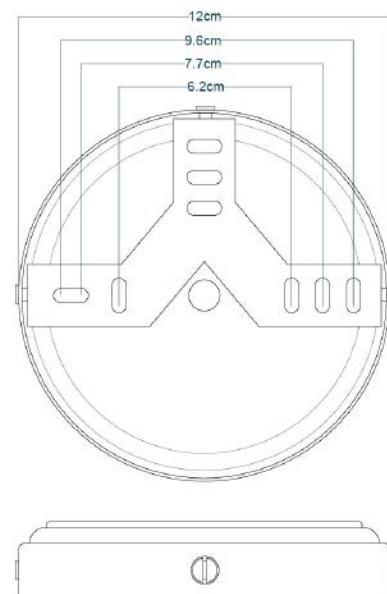

MATERIAL	Brass | Aluminium | Glass
HEIGHT	18cm | 7.09"
WIDTH | DIAMETER	40cm | 15.75"
LENGTH | PROJECTION	25cm | 9.84"
WEIGHT	1.71kg | 3.77lb
LAMPHOLDER	E27
MAX WATTAGE	2
VOLTAGE	220/240v
IP RATING	IP65
CLASS PROTECTION	1
SHADE	GLWP01 x 2
FLEX | BAR | CHAIN LENGT	n/a
CABLE TYPE	

FIXING BRACKET MLWB09 | Matt Black