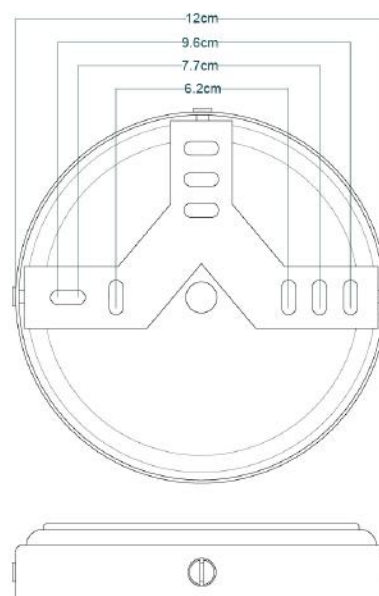

MATERIAL	Brass | Aluminium | Glass
HEIGHT	18cm | 7.09"
WIDTH | DIAMETER	40cm | 15.75"
LENGTH | PROJECTION	25cm | 9.84"
WEIGHT	1.71kg | 3.77lb
LAMPHOLDER	E27
MAX WATTAGE	2
VOLTAGE	220/240v
IP RATING	IP65
CLASS PROTECTION	1
SHADE	GLWP01 x 2
FLEX | BAR | CHAIN LENGT	n/a
CABLE TYPE	

FIXING BRACKET MLWB09 | Antique Brass