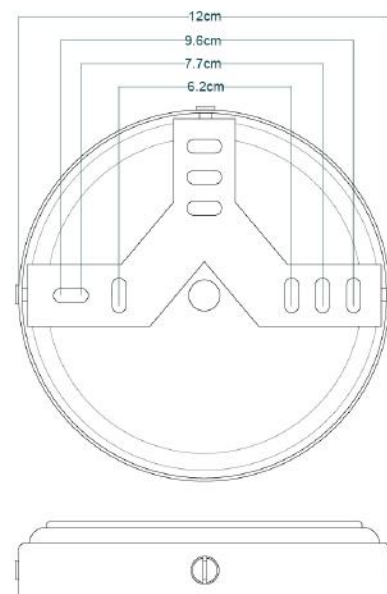

MATERIAL	Brass | Aluminium | Glass
HEIGHT	18cm | 7.09"
WIDTH | DIAMETER	40cm | 15.75"
LENGTH | PROJECTION	25cm | 9.84"
WEIGHT	1.71kg | 3.77lb
LAMPHOLDER	E27
MAX WATTAGE	2
VOLTAGE	220/240v
IP RATING	IP65
CLASS PROTECTION	1
SHADE	GLWP01 x 2
FLEX | BAR | CHAIN LENGT	n/a
CABLE TYPE	

FIXING BRACKET MLWB09 | Natural Brass