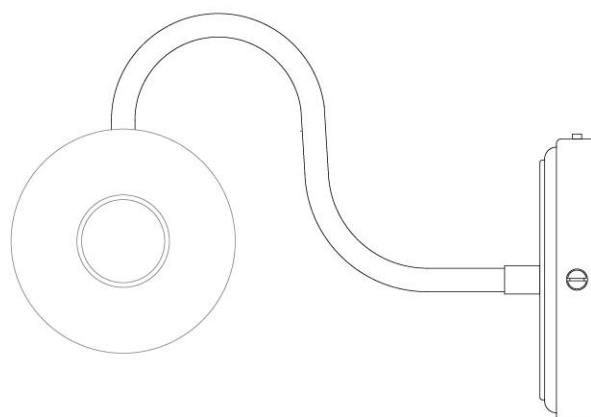

# MICHAL Bathroom Light

MLBWL104ANTBRS

Antique Brass

MATERIAL	Brass   Aluminium   Glass
HEIGHT	18cm   7.09"
WIDTH   DIAMETER	40cm   15.75"
LENGTH   PROJECTION	25cm   9.84"
WEIGHT	1.71kg   3.77lb
LAMPHOLDER	E27
MAX WATTAGE	2
VOLTAGE	220/240v
IP RATING	IP65
CLASS PROTECTION	1
SHADE	GLWP01 x 2
FLEX   BAR   CHAIN LENGT	n/a
CABLE TYPE	

MATERIAL	Brass   Aluminium   Glass
HEIGHT	18cm   7.09"
WIDTH   DIAMETER	40cm   15.75"
LENGTH   PROJECTION	25cm   9.84"
WEIGHT	1.71kg   3.77lb
LAMPHOLDER	E27
MAX WATTAGE	2
VOLTAGE	220/240v
IP RATING	IP65
CLASS PROTECTION	1
SHADE	GLWP01 x 2
FLEX   BAR   CHAIN LENGT	n/a
CABLE TYPE	

# MICHAL Bathroom Light

MLBWL104NATBRS

MATERIAL	Brass   Aluminium   Glass
HEIGHT	18cm   7.09"
WIDTH   DIAMETER	40cm   15.75"
LENGTH   PROJECTION	25cm   9.84"
WEIGHT	1.71kg   3.77lb
LAMPHOLDER	E27
MAX WATTAGE	2
VOLTAGE	220/240v
IP RATING	IP65
CLASS PROTECTION	1
SHADE	GLWP01 x 2
FLEX   BAR   CHAIN LENGT	n/a
CABLE TYPE	

# MICHAL Bathroom Light

MLBWL104PCWTE

White

MATERIAL	Brass   Aluminium   Glass
HEIGHT	18cm   7.09"
WIDTH   DIAMETER	40cm   15.75"
LENGTH   PROJECTION	25cm   9.84"
WEIGHT	1.71kg   3.77lb
LAMPHOLDER	E27
MAX WATTAGE	2
VOLTAGE	220/240v
IP RATING	IP65
CLASS PROTECTION	1
SHADE	GLWP01 x 2
FLEX   BAR   CHAIN LENGT	n/a
CABLE TYPE	