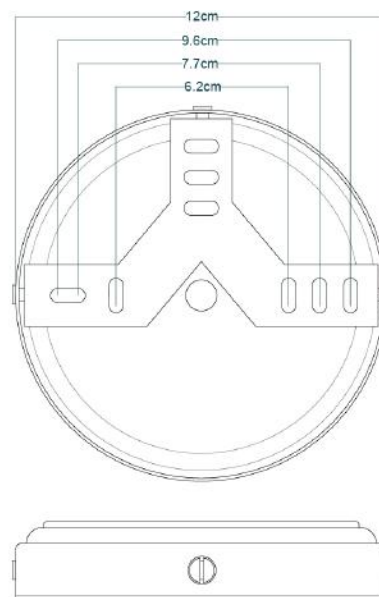

MATERIAL	Brass | Aluminium | Glass
HEIGHT	18cm | 7.09"
WIDTH | DIAMETER	40cm | 15.75"
LENGTH | PROJECTION	25cm | 9.84"
WEIGHT	1.71kg | 3.77lb
LAMPHOLDER	E27
MAX WATTAGE	2
VOLTAGE	220/240v
IP RATING	IP65
CLASS PROTECTION	1
SHADE	GLWP01 x 2
FLEX | BAR | CHAIN LENGT	n/a
CABLE TYPE	

FIXING BRACKET MLWB09 | Polished Brass