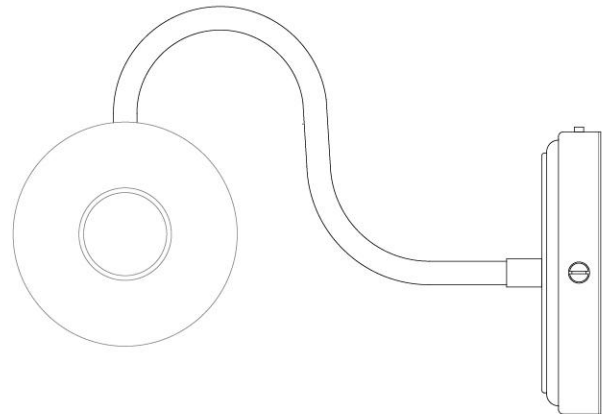

# MICHAL Bathroom Light

MLBWL104ANTBRS

Antique Brass

MATERIAL	Brass   Aluminium   Glass
HEIGHT	18cm   7.09"
WIDTH   DIAMETER	40cm   15.75"
LENGTH   PROJECTION	25cm   9.84"
WEIGHT	1.71kg   3.77lb
LAMPHOLDER	E27
MAX WATTAGE	2
VOLTAGE	220/240v
IP RATING	IP65
CLASS PROTECTION	1
SHADE	GLWP01 x 2
FLEX   BAR   CHAIN LENGT	n/a
CABLE TYPE	

# MICHAL Bathroom Light

MLBWL104NATBRS

MATERIAL	Brass   Aluminium   Glass
HEIGHT	18cm   7.09"
WIDTH   DIAMETER	40cm   15.75"
LENGTH   PROJECTION	25cm   9.84"
WEIGHT	1.71kg   3.77lb
LAMPHOLDER	E27
MAX WATTAGE	2
VOLTAGE	220/240v
IP RATING	IP65
CLASS PROTECTION	1
SHADE	GLWP01 x 2
FLEX   BAR   CHAIN LENGT	n/a
CABLE TYPE	

FIXING BRACKET MLWB09 | Natural Brass

[www.mullanlighting.com](http://www.mullanlighting.com)

**Product Notes:**

1) Lamps not included with light fixture. 2) All products are individually hand crafted, therefore may differ slightly within manufacturing tolerances. 3) Please refer to: <http://www.mullanlighting.com/terms> for full list of Terms & Conditions. 4) Cable/Chain can be shortened during installation. 5) Longer Cable/Chain available on request. 6) Additional colour finishes available on request. 7.) Dimensions do not include lamps. 8.) Products wired to UL standards will operate at 110/120v with the appropriate lampholders.

# MICHAL Bathroom Light

MLBWL104PCMBK

Matt Black

MATERIAL	Brass   Aluminium   Glass
HEIGHT	18cm   7.09"
WIDTH   DIAMETER	40cm   15.75"
LENGTH   PROJECTION	25cm   9.84"
WEIGHT	1.71kg   3.77lb
LAMPHOLDER	E27
MAX WATTAGE	2
VOLTAGE	220/240v
IP RATING	IP65
CLASS PROTECTION	1
SHADE	GLWP01 x 2
FLEX   BAR   CHAIN LENGT	n/a
CABLE TYPE	