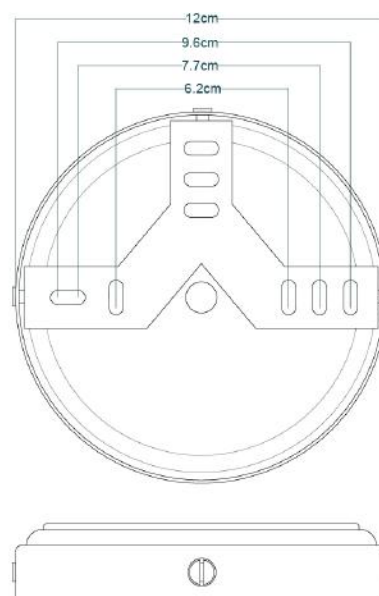

MATERIAL	Brass | Aluminium | Glass
HEIGHT	18cm | 7.09"
WIDTH | DIAMETER	40cm | 15.75"
LENGTH | PROJECTION	25cm | 9.84"
WEIGHT	1.71kg | 3.77lb
LAMPHOLDER	E27
MAX WATTAGE	2
VOLTAGE	220/240v
IP RATING	IP65
CLASS PROTECTION	1
SHADE	GLWP01 x 2
FLEX | BAR | CHAIN LENGT	n/a
CABLE TYPE	

FIXING BRACKET MLWB09 | White