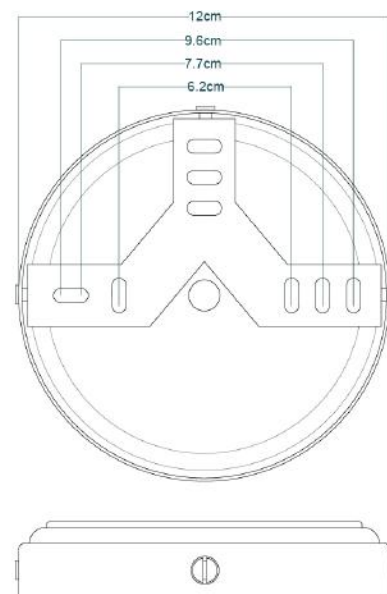

MATERIAL	Brass | Aluminium | Glass
HEIGHT	18cm | 7.09"
WIDTH | DIAMETER	40cm | 15.75"
LENGTH | PROJECTION	25cm | 9.84"
WEIGHT	1.71kg | 3.77lb
LAMPHOLDER	E27
MAX WATTAGE	2
VOLTAGE	220/240v
IP RATING	IP65
CLASS PROTECTION	1
SHADE	GLWP01 x 2
FLEX | BAR | CHAIN LENGT	n/a
CABLE TYPE	

FIXING BRACKET MLWB09 | Satin Brass