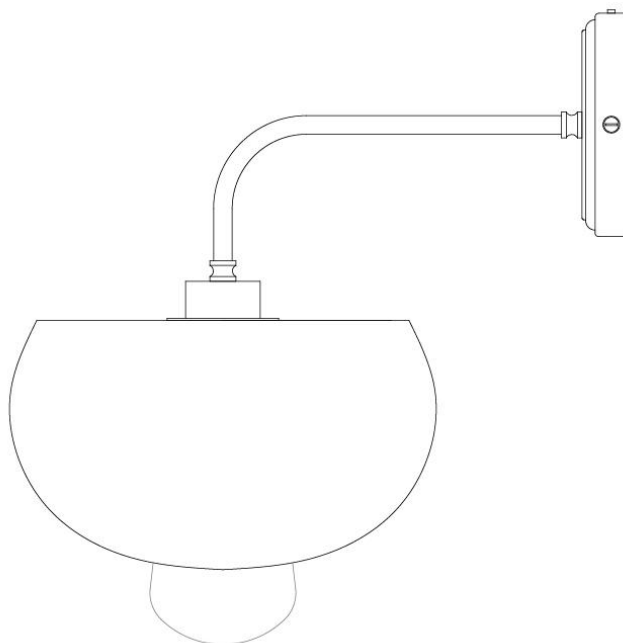

HALI Bathroom Light

MLBWL012ANTBRS

Antique Brass

MATERIAL	Brass Aluminium Glass
HEIGHT	31.5cm 12.4"
WIDTH DIAMETER	28cm 11.02"
LENGTH PROJECTION	29cm 11.42"
WEIGHT	1.35kg 2.98lb
LAMPHOLDER	E27
MAX WATTAGE	6.5W
VOLTAGE	220/240v
IP RATING	IP65
CLASS PROTECTION	2
SHADE	GLWP01
FLEX BAR CHAIN LENGT	n/a
CABLE TYPE	

FIXING BRACKET MLWB09 | Antique Brass

www.mullanlighting.com

Product Notes:
 1) Lamps not included with light fixture. 2) All products are individually hand crafted, therefore may differ slightly within manufacturing tolerances. 3) Please refer to: <http://www.mullanlighting.com/terms> for full list of Terms & Conditions. 4) Cable/Chain can be shortened during installation. 5) Longer Cable/Chain available on request. 6) Additional colour finishes available on request. 7.) Dimensions do not include lamps. 8.) Products wired to UL standards will operate at 110/120v with the appropriate lampholders.

HALI Bathroom Light

MLBWL012ANTSLV

Antique Silver

MATERIAL Brass | Aluminium | Glass

FIXING BRACKET MLWB09 | Antique Silver

HEIGHT 31.5cm | 12.4"

WIDTH | DIAMETER 28cm | 11.02"

LENGTH | PROJECTION 29cm | 11.42"

WEIGHT 1.35kg | 2.98lb

LAMPHOLDER E27

MAX WATTAGE 6.5W

VOLTAGE 220/240v

IP RATING IP65

CLASS PROTECTION 2

SHADE GLWP01

FLEX | BAR | CHAIN LENGT n/a