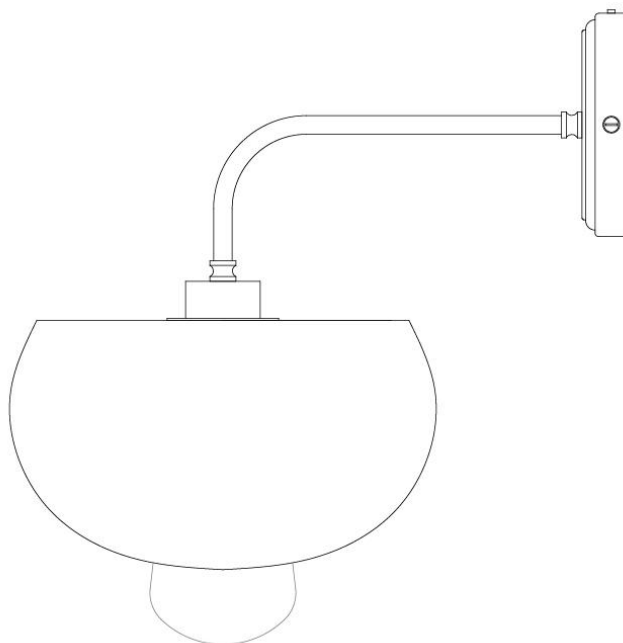

HALI Bathroom Light

MLBWL012ANTBRS

Antique Brass

MATERIAL	Brass Aluminium Glass
HEIGHT	31.5cm 12.4"
WIDTH DIAMETER	28cm 11.02"
LENGTH PROJECTION	29cm 11.42"
WEIGHT	1.35kg 2.98lb
LAMPHOLDER	E27
MAX WATTAGE	6.5W
VOLTAGE	220/240v
IP RATING	IP65
CLASS PROTECTION	2
SHADE	GLWP01
FLEX BAR CHAIN LENGT	n/a
CABLE TYPE	

HALI Bathroom Light

MLBWL012ANTSLV

Antique Silver

MATERIAL Brass | Aluminium | Glass

FIXING BRACKET MLWB09 | Antique Silver

HEIGHT 31.5cm | 12.4"

WIDTH | DIAMETER 28cm | 11.02"

LENGTH | PROJECTION 29cm | 11.42"

WEIGHT 1.35kg | 2.98lb

LAMPHOLDER E27

MAX WATTAGE 6.5W

VOLTAGE 220/240v

IP RATING IP65

CLASS PROTECTION 2

SHADE GLWP01

FLEX | BAR | CHAIN LENGT n/a