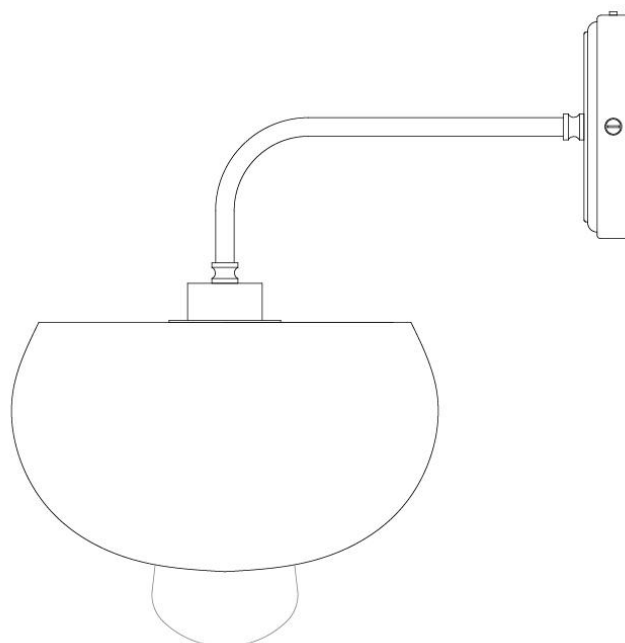

FIXING BRACKET MLWB09 | White

www.mullanlighting.com

Product Notes:

1) Lamps not included with light fixture. 2) All products are individually hand crafted, therefore may differ slightly within manufacturing tolerances. 3) Please refer to: <http://www.mullanlighting.com/terms> for full list of Terms & Conditions. 4) Cable/Chain can be shortened during installation. 5) Longer Cable/Chain available on request. 6) Additional colour finishes available on request. 7.) Dimensions do not include lamps. 8.) Products wired to UL standards will operate at 110/120v with the appropriate lampholders.

MATERIAL	Brass Aluminium Glass
HEIGHT	31.5cm 12.4"
WIDTH DIAMETER	28cm 11.02"
LENGTH PROJECTION	29cm 11.42"
WEIGHT	1.35kg 2.98lb
LAMPHOLDER	E27
MAX WATTAGE	6.5W
VOLTAGE	220/240v
IP RATING	IP65
CLASS PROTECTION	2
SHADE	GLWP01
FLEX BAR CHAIN LENGT	n/a
CABLE TYPE	