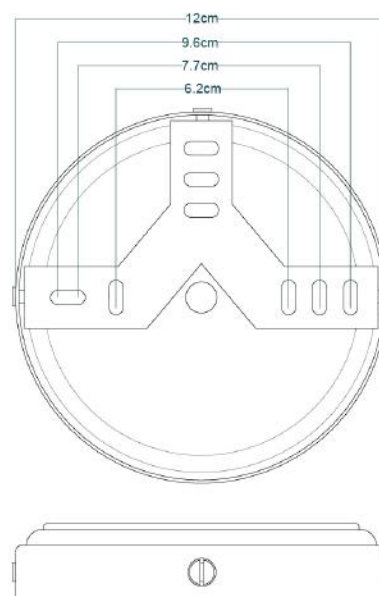

www.mullanlighting.com

Product Notes:
1) Lamps not included with light fixture. 2) All products are individually hand crafted, therefore may differ slightly within manufacturing tolerances. 3) Please refer to: <http://www.mullanlighting.com/terms> for full list of Terms & Conditions. 4) Cable/Chain can be shortened during installation. 5) Longer Cable/Chain available on request. 6) Additional colour finishes available on request. 7.) Dimensions do not include lamps. 8.) Products wired to UL standards will operate at 110/120v with the appropriate lampholders.