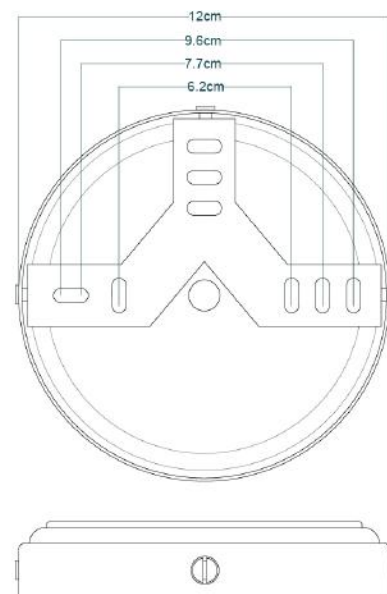

Product Notes:

1) Lamps not included with light fixture. 2) All products are individually hand crafted, therefore may differ slightly within manufacturing tolerances. 3) Please refer to: <http://www.mullanlighting.com/terms> for full list of Terms & Conditions. 4) Cable/Chain can be shortened during installation. 5) Longer Cable/Chain available on request. 6) Additional colour finishes available on request. 7.) Dimensions do not include lamps. 8.) Products wired to UL standards will operate at 110/120v with the appropriate lampholders.