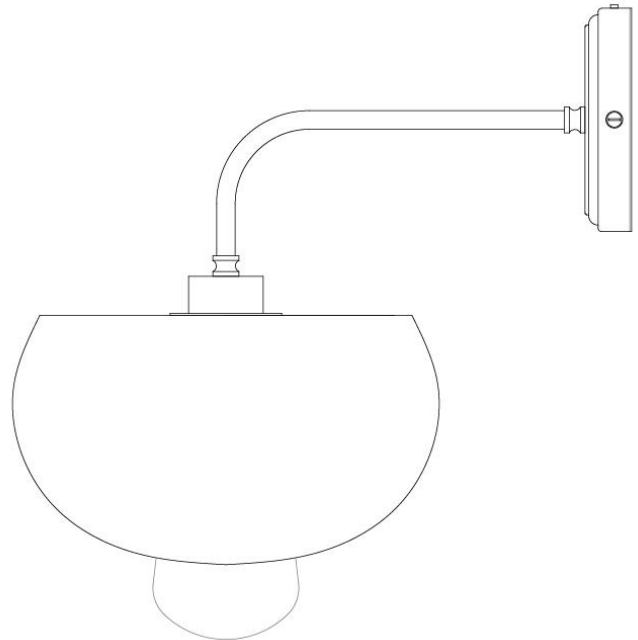

MATERIAL	Brass Aluminium Glass
HEIGHT	31.5cm 12.4"
WIDTH DIAMETER	28cm 11.02"
LENGTH PROJECTION	29cm 11.42"
WEIGHT	1.35kg 2.98lb
LAMPHOLDER	E27
MAX WATTAGE	6.5W
VOLTAGE	220/240v
IP RATING	IP65
CLASS PROTECTION	2
SHADE	GLWP01
FLEX BAR CHAIN LENGT	n/a
CABLE TYPE	

HALI Bathroom Light

MLBWL012PCMBK

Matt Black

MATERIAL	Brass Aluminium Glass
HEIGHT	31.5cm 12.4"
WIDTH DIAMETER	28cm 11.02"
LENGTH PROJECTION	29cm 11.42"
WEIGHT	1.35kg 2.98lb
LAMPHOLDER	E27
MAX WATTAGE	6.5W
VOLTAGE	220/240v
IP RATING	IP65
CLASS PROTECTION	2
SHADE	GLWP01
FLEX BAR CHAIN LENGT	n/a
CABLE TYPE	

FIXING BRACKET MLWB09 | Matt Black

www.mullanlighting.com

Product Notes:
 1) Lamps not included with light fixture. 2) All products are individually hand crafted, therefore may differ slightly within manufacturing tolerances. 3) Please refer to: <http://www.mullanlighting.com/terms> for full list of Terms & Conditions. 4) Cable/Chain can be shortened during installation. 5) Longer Cable/Chain available on request. 6) Additional colour finishes available on request. 7.) Dimensions do not include lamps. 8.) Products wired to UL standards will operate at 110/120v with the appropriate lampholders.

HALI Bathroom Light

MLBWL012PCWTE

White

MATERIAL	Brass Aluminium Glass
HEIGHT	31.5cm 12.4"
WIDTH DIAMETER	28cm 11.02"
LENGTH PROJECTION	29cm 11.42"
WEIGHT	1.35kg 2.98lb
LAMPHOLDER	E27
MAX WATTAGE	6.5W
VOLTAGE	220/240v
IP RATING	IP65
CLASS PROTECTION	2
SHADE	GLWP01
FLEX BAR CHAIN LENGT	n/a
CABLE TYPE	