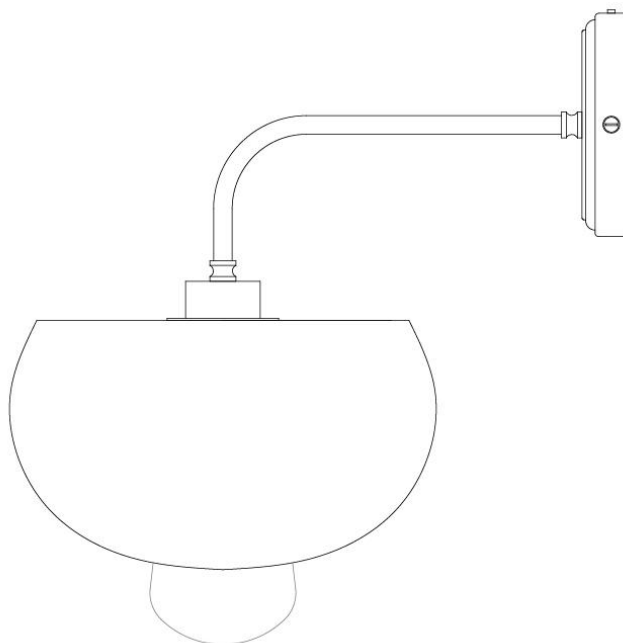

MATERIAL	Brass Aluminium Glass
HEIGHT	31.5cm 12.4"
WIDTH DIAMETER	28cm 11.02"
LENGTH PROJECTION	29cm 11.42"
WEIGHT	1.35kg 2.98lb
LAMPHOLDER	E27
MAX WATTAGE	6.5W
VOLTAGE	220/240v
IP RATING	IP65
CLASS PROTECTION	2
SHADE	GLWP01
FLEX BAR CHAIN LENGT	n/a
CABLE TYPE	

FIXING BRACKET MLWB09 | Natural Brass

Product Notes:

1) Lamps not included with light fixture. 2) All products are individually hand crafted, therefore may differ slightly within manufacturing tolerances. 3) Please refer to: <http://www.mullanlighting.com/terms> for full list of Terms & Conditions. 4) Cable/Chain can be shortened during installation. 5) Longer Cable/Chain available on request. 6) Additional colour finishes available on request. 7.) Dimensions do not include lamps. 8.) Products wired to UL standards will operate at 110/120v with the appropriate lampholders.

HALI Bathroom Light

MLBWL012PCMBK

Matt Black

MATERIAL	Brass Aluminium Glass
HEIGHT	31.5cm 12.4"
WIDTH DIAMETER	28cm 11.02"
LENGTH PROJECTION	29cm 11.42"
WEIGHT	1.35kg 2.98lb
LAMPHOLDER	E27
MAX WATTAGE	6.5W
VOLTAGE	220/240v
IP RATING	IP65
CLASS PROTECTION	2
SHADE	GLWP01
FLEX BAR CHAIN LENGT	n/a
CABLE TYPE	