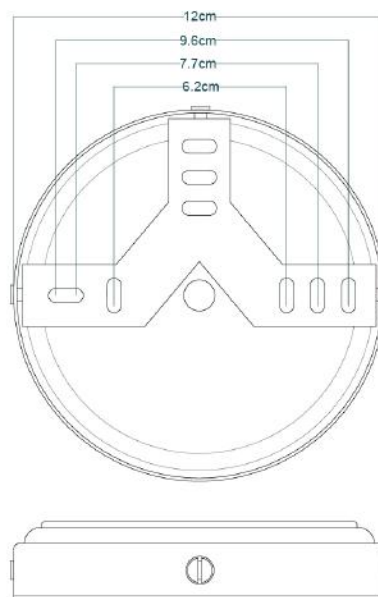

www.mullanlighting.com

Product Notes:

1) Lamps not included with light fixture. 2) All products are individually hand crafted, therefore may differ slightly within manufacturing tolerances. 3) Please refer to: <http://www.mullanlighting.com/terms> for full list of Terms & Conditions. 4) Cable/Chain can be shortened during installation. 5) Longer Cable/Chain available on request. 6) Additional colour finishes available on request. 7.) Dimensions do not include lamps. 8.) Products wired to UL standards will operate at 110/120v with the appropriate lampholders.