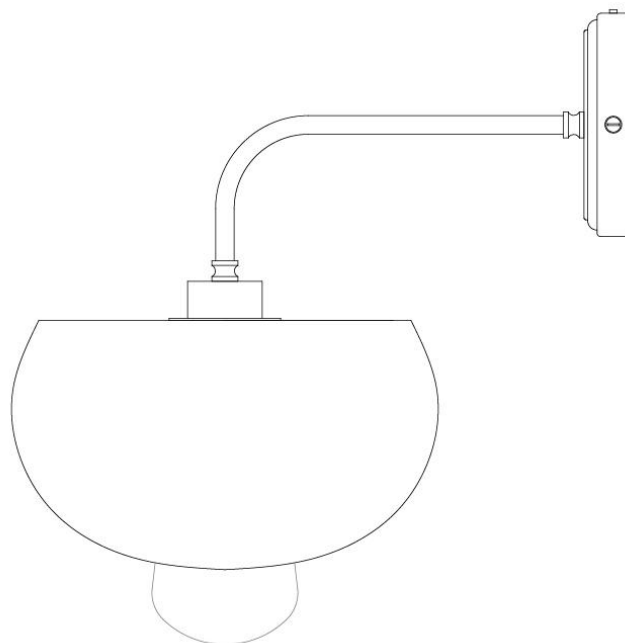

FIXING BRACKET MLWB09 | White

www.mullanlighting.com

Product Notes:

1) Lamps not included with light fixture. 2) All products are individually hand crafted, therefore may differ slightly within manufacturing tolerances. 3) Please refer to: <http://www.mullanlighting.com/terms> for full list of Terms & Conditions. 4) Cable/Chain can be shortened during installation. 5) Longer Cable/Chain available on request. 6) Additional colour finishes available on request. 7.) Dimensions do not include lamps. 8.) Products wired to UL standards will operate at 110/120v with the appropriate lampholders.

MATERIAL	Brass Aluminium Glass
HEIGHT	31.5cm 12.4"
WIDTH DIAMETER	28cm 11.02"
LENGTH PROJECTION	29cm 11.42"
WEIGHT	1.35kg 2.98lb
LAMPHOLDER	E27
MAX WATTAGE	6.5W
VOLTAGE	220/240v
IP RATING	IP65
CLASS PROTECTION	2
SHADE	GLWP01
FLEX BAR CHAIN LENGT	n/a
CABLE TYPE	

FIXING BRACKET MLWB09 | Polished Brass

Product Notes:
 1) Lamps not included with light fixture. 2) All products are individually hand crafted, therefore may differ slightly within manufacturing tolerances. 3) Please refer to: <http://www.mullanlighting.com/terms> for full list of Terms & Conditions. 4) Cable/Chain can be shortened during installation. 5) Longer Cable/Chain available on request. 6) Additional colour finishes available on request. 7.) Dimensions do not include lamps. 8.) Products wired to UL standards will operate at 110/120v with the appropriate lampholders.

HALI Bathroom Light

MLBWL012SATBRS

Satin Brass

MATERIAL	Brass Aluminium Glass
HEIGHT	31.5cm 12.4"
WIDTH DIAMETER	28cm 11.02"
LENGTH PROJECTION	29cm 11.42"
WEIGHT	1.35kg 2.98lb
LAMPHOLDER	E27
MAX WATTAGE	6.5W
VOLTAGE	220/240v
IP RATING	IP65
CLASS PROTECTION	2
SHADE	GLWP01
FLEX BAR CHAIN LENGT	n/a
CABLE TYPE	