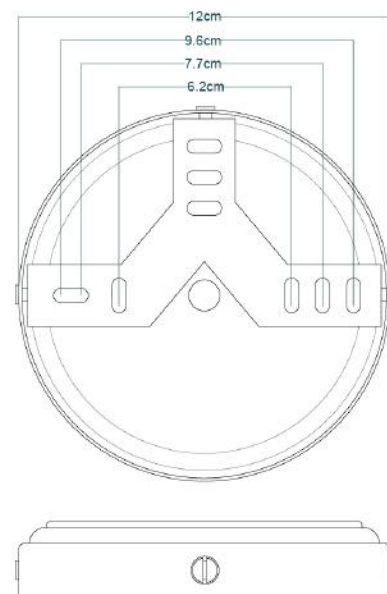

www.mullanlighting.com

Product Notes:

1) Lamps not included with light fixture. 2) All products are individually hand crafted, therefore may differ slightly within manufacturing tolerances. 3) Please refer to: <http://www.mullanlighting.com/terms> for full list of Terms & Conditions. 4) Cable/Chain can be shortened during installation. 5) Longer Cable/Chain available on request. 6) Additional colour finishes available on request. 7.) Dimensions do not include lamps. 8.) Products wired to UL standards will operate at 110/120v with the appropriate lampholders.