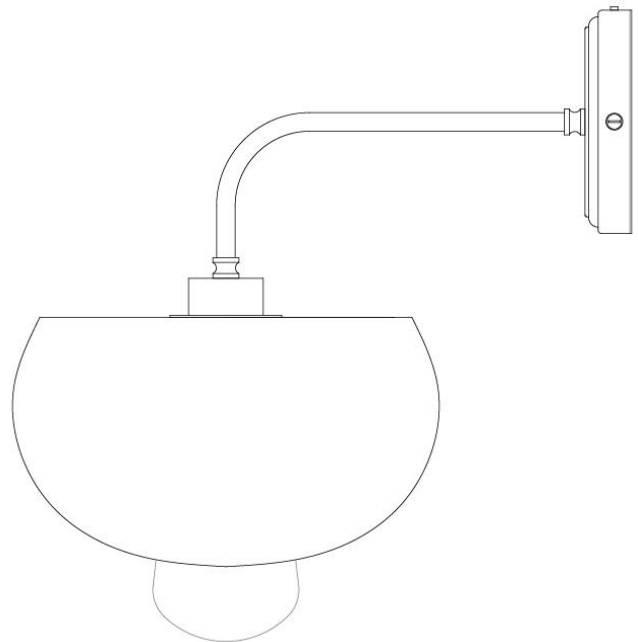

HALI Bathroom Light

MLBWL012ANTBRS

Antique Brass

MATERIAL	Brass Aluminium Glass
HEIGHT	31.5cm 12.4"
WIDTH DIAMETER	28cm 11.02"
LENGTH PROJECTION	29cm 11.42"
WEIGHT	1.35kg 2.98lb
LAMPHOLDER	E27
MAX WATTAGE	6.5W
VOLTAGE	220/240v
IP RATING	IP65
CLASS PROTECTION	2
SHADE	GLWP01
FLEX BAR CHAIN LENGT	n/a
CABLE TYPE	

WEIGHT 1.35kg | 2.98lb

LAMPHOLDER E27

MAX WATTAGE 6.5W

VOLTAGE 220/240v

IP RATING IP65

CLASS PROTECTION 2

SHADE GLWP01

FLEX | BAR | CHAIN LENGT n/a

CABLE TYPE

www.mullanlighting.com

Product Notes:

1) Lamps not included with light fixture. 2) All products are individually hand crafted, therefore may differ slightly within manufacturing tolerances. 3) Please refer to: <http://www.mullanlighting.com/terms> for full list of Terms & Conditions. 4) Cable/Chain can be shortened during installation. 5) Longer Cable/Chain available on request. 6) Additional colour finishes available on request. 7.) Dimensions do not include lamps. 8.) Products wired to UL standards will operate at 110/120v with the appropriate lampholders.

MATERIAL	Brass Aluminium Glass
HEIGHT	31.5cm 12.4"
WIDTH DIAMETER	28cm 11.02"
LENGTH PROJECTION	29cm 11.42"
WEIGHT	1.35kg 2.98lb
LAMPHOLDER	E27
MAX WATTAGE	6.5W
VOLTAGE	220/240v
IP RATING	IP65
CLASS PROTECTION	2
SHADE	GLWP01
FLEX BAR CHAIN LENGT	n/a
CABLE TYPE	