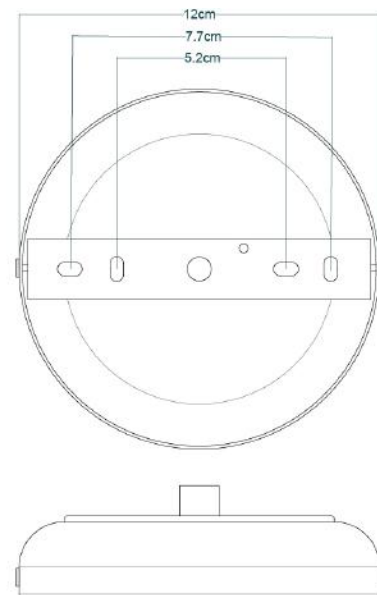

MATERIAL	Brass | Aluminium | Glass
HEIGHT	23cm | 9.06"
WIDTH | DIAMETER	18cm | 7.09"
LENGTH | PROJECTION	n/a
WEIGHT	1.3kg | 2.87lb
LAMPHOLDER	E27
MAX WATTAGE	6.5W
VOLTAGE	220/240v
IP RATING	IP65
CLASS PROTECTION	2
SHADE	GL146|GLWP01 x 1
FLEX | BAR | CHAIN LENGT	100cm | 40"
CABLE TYPE	MLOCA002 | 2 Core Round | Black Braid | Rubber

FIXING BRACKET MLROSE31 | Polished Brass