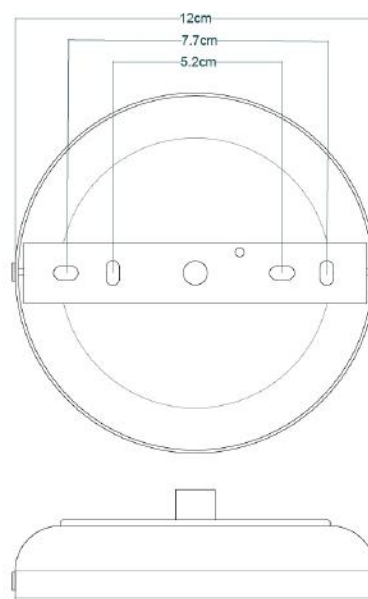

MATERIAL	Brass | Aluminium | Glass
HEIGHT	23cm | 9.06"
WIDTH | DIAMETER	18cm | 7.09"
LENGTH | PROJECTION	n/a
WEIGHT	1.3kg | 2.87lb
LAMPHOLDER	E27
MAX WATTAGE	6.5W
VOLTAGE	220/240v
IP RATING	IP65
CLASS PROTECTION	2
SHADE	GL146|GLWP02
FLEX | BAR | CHAIN LENGT	100cm | 40"
CABLE TYPE	MLOCA002 | 2 Core Round | Black Braid | Rubber

FIXING BRACKET MLROSE31 | Matt Black