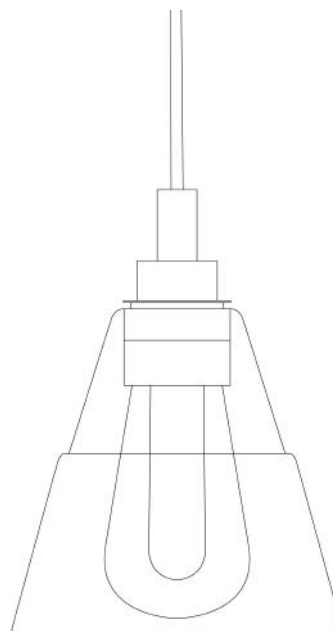

MATERIAL	Brass Aluminium Glass
HEIGHT	23cm 9.06"
WIDTH DIAMETER	18cm 7.09"
LENGTH PROJECTION	n/a
WEIGHT	1.3kg 2.87lb
LAMPHOLDER	E27
MAX WATTAGE	6.5W
VOLTAGE	220/240v
IP RATING	IP65
CLASS PROTECTION	2
SHADE	GL146 GLWP01 x 1
FLEX BAR CHAIN LENGT	100cm 40"
CABLE TYPE	MLOCA002 2 Core Round Black Braid Rubber

MATERIAL	Brass Aluminium Glass
HEIGHT	23cm 9.06"
WIDTH DIAMETER	18cm 7.09"
LENGTH PROJECTION	n/a
WEIGHT	1.3kg 2.87lb
LAMPHOLDER	E27
MAX WATTAGE	6.5W
VOLTAGE	220/240v
IP RATING	IP65
CLASS PROTECTION	2
SHADE	GL146 GLWP02
FLEX BAR CHAIN LENGT	100cm 40"
CABLE TYPE	MLOCA002 2 Core Round Black Braid Rubber