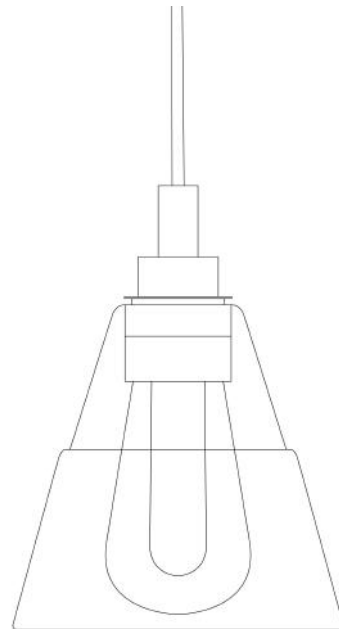

MATERIAL	Brass Aluminium Glass
HEIGHT	23cm 9.06"
WIDTH DIAMETER	18cm 7.09"
LENGTH PROJECTION	n/a
WEIGHT	1.3kg 2.87lb
LAMPHOLDER	E27
MAX WATTAGE	6.5W
VOLTAGE	220/240v
IP RATING	IP65
CLASS PROTECTION	2
SHADE	GL146 GLWP02
FLEX BAR CHAIN LENGT	100cm 40"
CABLE TYPE	MLOCA001 2 Core Round Brown Braid Rubber

MATERIAL	Brass Aluminium Glass
HEIGHT	23cm 9.06"
WIDTH DIAMETER	18cm 7.09"
LENGTH PROJECTION	n/a
WEIGHT	1.3kg 2.87lb
LAMPHOLDER	E27
MAX WATTAGE	6.5W
VOLTAGE	220/240v
IP RATING	IP65
CLASS PROTECTION	2
SHADE	GL146 GLWP02
FLEX BAR CHAIN LENGT	100cm 40"
CABLE TYPE	MLOCA002 2 Core Round Black Braid Rubber

KAIRI Bathroom Pendant

MLBP007NATBRS

MATERIAL	Brass Aluminium Glass
HEIGHT	23cm 9.06"
WIDTH DIAMETER	18cm 7.09"
LENGTH PROJECTION	n/a
WEIGHT	1.3kg 2.87lb
LAMPHOLDER	E27
MAX WATTAGE	6.5W
VOLTAGE	220/240v
IP RATING	IP65
CLASS PROTECTION	2
SHADE	GL146 GLWP01 x 1
FLEX BAR CHAIN LENGT	100cm 40"
CABLE TYPE	MLOCA002 2 Core Round Black Braid Rubber