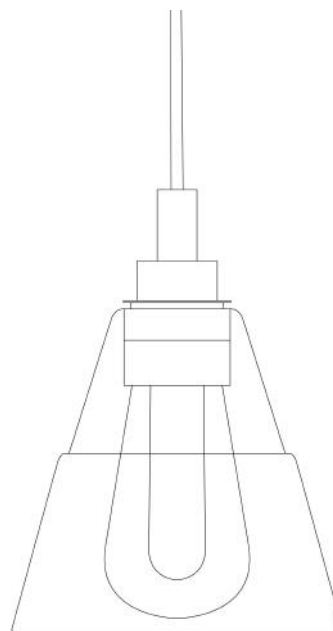

MATERIAL	Brass Aluminium Glass
HEIGHT	23cm 9.06"
WIDTH DIAMETER	18cm 7.09"
LENGTH PROJECTION	n/a
WEIGHT	1.3kg 2.87lb
LAMPHOLDER	E27
MAX WATTAGE	6.5W
VOLTAGE	220/240v
IP RATING	IP65
CLASS PROTECTION	2
SHADE	GL146 GLWP02
FLEX BAR CHAIN LENGT	100cm 40"
CABLE TYPE	MLOCA001 2 Core Round Brown Braid Rubber

MATERIAL	Brass Aluminium Glass
HEIGHT	23cm 9.06"
WIDTH DIAMETER	18cm 7.09"
LENGTH PROJECTION	n/a
WEIGHT	1.3kg 2.87lb
LAMPHOLDER	E27
MAX WATTAGE	6.5W
VOLTAGE	220/240v
IP RATING	IP65
CLASS PROTECTION	2
SHADE	GL146 GLWP02
FLEX BAR CHAIN LENGT	100cm 40"
CABLE TYPE	MLOCA002 2 Core Round Black Braid Rubber

MATERIAL	Brass Aluminium Glass
HEIGHT	23cm 9.06"
WIDTH DIAMETER	18cm 7.09"
LENGTH PROJECTION	n/a
WEIGHT	1.3kg 2.87lb
LAMPHOLDER	E27
MAX WATTAGE	6.5W
VOLTAGE	220/240v
IP RATING	IP65
CLASS PROTECTION	2
SHADE	GL146 GLWP01 x 1
FLEX BAR CHAIN LENGT	100cm 40"
CABLE TYPE	MLOCA002 2 Core Round Black Braid Rubber