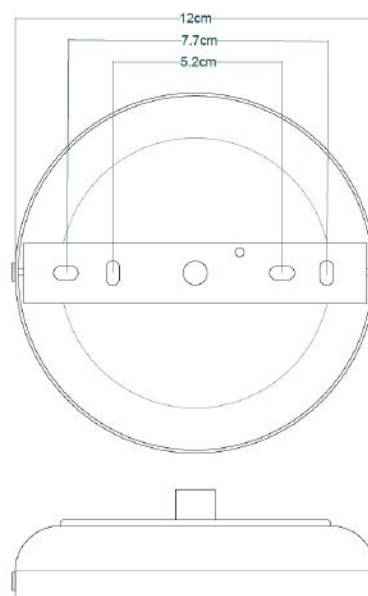

MATERIAL	Brass | Aluminium | Glass
HEIGHT	23cm | 9.06"
WIDTH | DIAMETER	18cm | 7.09"
LENGTH | PROJECTION	n/a
WEIGHT	1.3kg | 2.87lb
LAMPHOLDER	E27
MAX WATTAGE	6.5W
VOLTAGE	220/240v
IP RATING	IP65
CLASS PROTECTION	2
SHADE	GL146|GLWP02
FLEX | BAR | CHAIN LENGT	100cm | 40"
CABLE TYPE	MLOCA002 | 2 Core Round | Black Braid | Rubber

FIXING BRACKET MLROSE31 | Polished Chrome