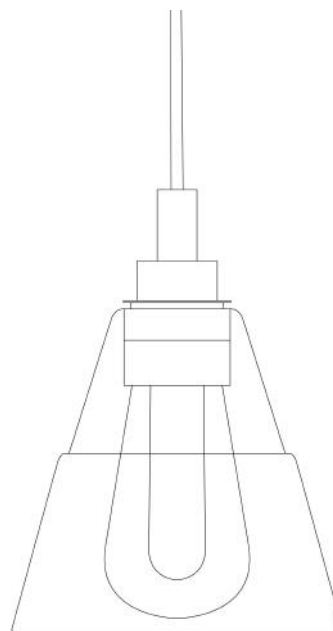

KAIRI Bathroom Pendant

MLBP007ANTBRS

Antique Brass

MATERIAL	Brass Aluminium Glass
HEIGHT	23cm 9.06"
WIDTH DIAMETER	18cm 7.09"
LENGTH PROJECTION	n/a
WEIGHT	1.3kg 2.87lb
LAMPHOLDER	E27
MAX WATTAGE	6.5W
VOLTAGE	220/240v
IP RATING	IP65
CLASS PROTECTION	2
SHADE	GL146 GLWP01 x 1
FLEX BAR CHAIN LENGT	100cm 40"
CABLE TYPE	MLOCA001 2 Core Round Brown Braid Rubber

MATERIAL	Brass Aluminium Glass
HEIGHT	23cm 9.06"
WIDTH DIAMETER	18cm 7.09"
LENGTH PROJECTION	n/a
WEIGHT	1.3kg 2.87lb
LAMPHOLDER	E27
MAX WATTAGE	6.5W
VOLTAGE	220/240v
IP RATING	IP65
CLASS PROTECTION	2
SHADE	GL146 GLWP02
FLEX BAR CHAIN LENGT	100cm 40"
CABLE TYPE	MLOCA001 2 Core Round Brown Braid Rubber

KAIRI Bathroom Pendant

MLBP007ANTSLV

Antique Silver

MATERIAL	Brass Aluminium Glass
HEIGHT	23cm 9.06"
WIDTH DIAMETER	18cm 7.09"
LENGTH PROJECTION	n/a
WEIGHT	1.3kg 2.87lb
LAMPHOLDER	E27
MAX WATTAGE	6.5W
VOLTAGE	220/240v
IP RATING	IP65
CLASS PROTECTION	2
SHADE	GL146 GLWP01 x 1
FLEX BAR CHAIN LENGT	100cm 40"
CABLE TYPE	MLOCA002 2 Core Round Black Braid Rubber

MATERIAL	Brass Aluminium Glass
HEIGHT	23cm 9.06"
WIDTH DIAMETER	18cm 7.09"
LENGTH PROJECTION	n/a
WEIGHT	1.3kg 2.87lb
LAMPHOLDER	E27
MAX WATTAGE	6.5W
VOLTAGE	220/240v
IP RATING	IP65
CLASS PROTECTION	2
SHADE	GL146 GLWP02
FLEX BAR CHAIN LENGT	100cm 40"
CABLE TYPE	MLOCA002 2 Core Round Black Braid Rubber