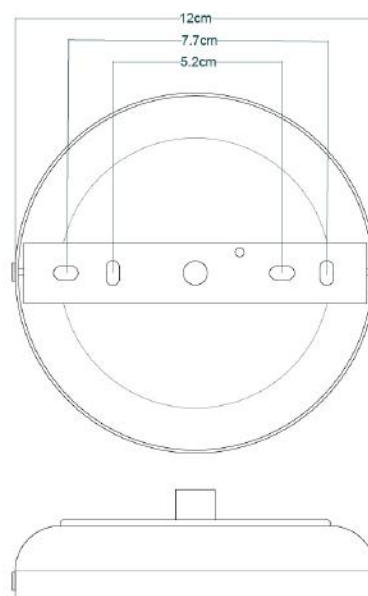

MATERIAL	Brass | Aluminium | Glass
HEIGHT	23cm | 9.06"
WIDTH | DIAMETER	18cm | 7.09"
LENGTH | PROJECTION	n/a
WEIGHT	1.3kg | 2.87lb
LAMPHOLDER	E27
MAX WATTAGE	6.5W
VOLTAGE	220/240v
IP RATING	IP65
CLASS PROTECTION	2
SHADE	GL146|GLWP02
FLEX | BAR | CHAIN LENGT	100cm | 40"
CABLE TYPE	MLOCA002 | 2 Core Round | Black Braid | Rubber

FIXING BRACKET MLROSE31 | Satin Brass