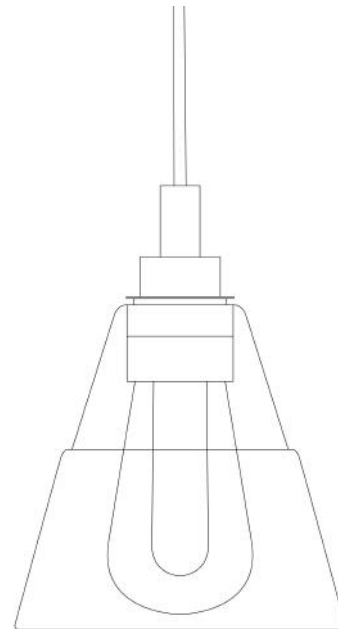

MATERIAL	Brass Aluminium Glass
HEIGHT	23cm 9.06"
WIDTH DIAMETER	18cm 7.09"
LENGTH PROJECTION	n/a
WEIGHT	1.3kg 2.87lb
LAMPHOLDER	E27
MAX WATTAGE	6.5W
VOLTAGE	220/240v
IP RATING	IP65
CLASS PROTECTION	2
SHADE	GL146 GLWP02
FLEX BAR CHAIN LENGT	100cm 40"
CABLE TYPE	MLOCA001 2 Core Round Brown Braid Rubber

MATERIAL	Brass Aluminium Glass
HEIGHT	23cm 9.06"
WIDTH DIAMETER	18cm 7.09"
LENGTH PROJECTION	n/a
WEIGHT	1.3kg 2.87lb
LAMPHOLDER	E27
MAX WATTAGE	6.5W
VOLTAGE	220/240v
IP RATING	IP65
CLASS PROTECTION	2
SHADE	GL146 GLWP02
FLEX BAR CHAIN LENGT	100cm 40"
CABLE TYPE	MLOCA002 2 Core Round Black Braid Rubber

MATERIAL	Brass Aluminium Glass
HEIGHT	23cm 9.06"
WIDTH DIAMETER	18cm 7.09"
LENGTH PROJECTION	n/a
WEIGHT	1.3kg 2.87lb
LAMPHOLDER	E27
MAX WATTAGE	6.5W
VOLTAGE	220/240v
IP RATING	IP65
CLASS PROTECTION	2
SHADE	GL146 GLWP01 x 1
FLEX BAR CHAIN LENGT	100cm 40"
CABLE TYPE	MLOCA002 2 Core Round Black Braid Rubber