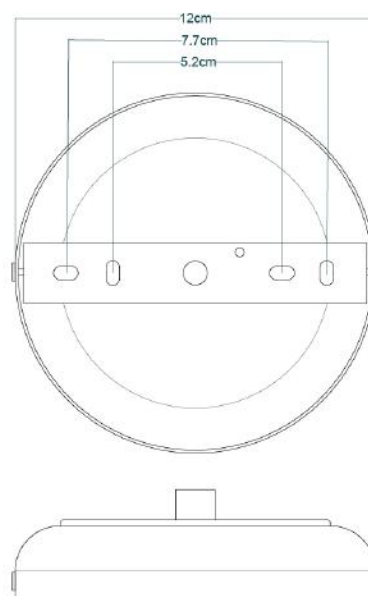

MATERIAL	Brass | Aluminium | Glass
HEIGHT	23cm | 9.06"
WIDTH | DIAMETER	18cm | 7.09"
LENGTH | PROJECTION	n/a
WEIGHT	1.3kg | 2.87lb
LAMPHOLDER	E27
MAX WATTAGE	6.5W
VOLTAGE	220/240v
IP RATING	IP65
CLASS PROTECTION	2
SHADE	GL146|GLWP02
FLEX | BAR | CHAIN LENGT	100cm | 40"
CABLE TYPE	MLOCA001 | 2 Core Round | Brown Braid | Rubber

FIXING BRACKET MLROSE31 | Antique Brass