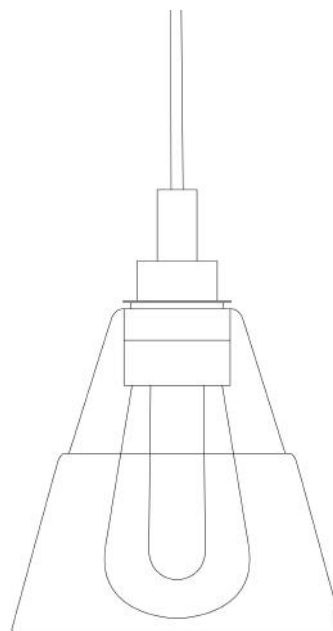

MATERIAL	Brass | Aluminium | Glass
HEIGHT	23cm | 9.06"
WIDTH | DIAMETER	18cm | 7.09"
LENGTH | PROJECTION	n/a
WEIGHT	1.3kg | 2.87lb
LAMPHOLDER	E27
MAX WATTAGE	6.5W
VOLTAGE	220/240v
IP RATING	IP65
CLASS PROTECTION	2
SHADE	GL146|GLWP01 x 1
FLEX | BAR | CHAIN LENGT	100cm | 40"
CABLE TYPE	MLOCA002 | 2 Core Round | Black Braid | Rubber

FIXING BRACKET MLROSE31 | Satin Brass

Product Notes:

1) Lamps not included with light fixture. 2) All products are individually hand crafted, therefore may differ slightly within manufacturing tolerances. 3) Please refer to: <http://www.mullanlighting.com/terms> for full list of Terms & Conditions. 4) Cable/Chain can be shortened during installation. 5) Longer Cable/Chain available on request. 6) Additional colour finishes available on request. 7.) Dimensions do not include lamps. 8.) Products wired to UL standards will operate at 110/120v with the appropriate lampholders.