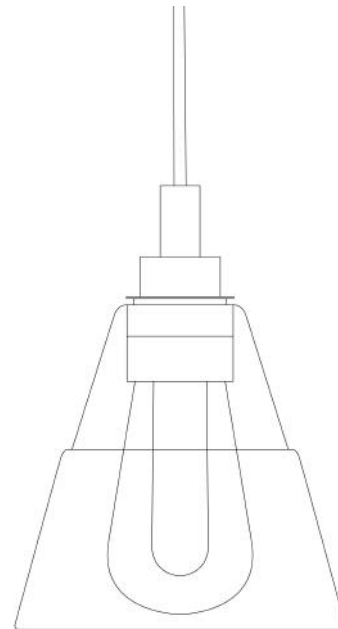

MATERIAL	Brass Aluminium Glass
HEIGHT	23cm 9.06"
WIDTH DIAMETER	18cm 7.09"
LENGTH PROJECTION	n/a
WEIGHT	1.3kg 2.87lb
LAMPHOLDER	E27
MAX WATTAGE	6.5W
VOLTAGE	220/240v
IP RATING	IP65
CLASS PROTECTION	2
SHADE	GL146 GLWP01 x 1
FLEX BAR CHAIN LENGT	100cm 40"
CABLE TYPE	MLOCA002 2 Core Round Black Braid Rubber

MATERIAL	Brass Aluminium Glass
HEIGHT	23cm 9.06"
WIDTH DIAMETER	18cm 7.09"
LENGTH PROJECTION	n/a
WEIGHT	1.3kg 2.87lb
LAMPHOLDER	E27
MAX WATTAGE	6.5W
VOLTAGE	220/240v
IP RATING	IP65
CLASS PROTECTION	2
SHADE	GL146 GLWP02
FLEX BAR CHAIN LENGT	100cm 40"
CABLE TYPE	MLOCA002 2 Core Round Black Braid Rubber

FIXING BRACKET MLROSE31 | White

Product Notes:

1) Lamps not included with light fixture. 2) All products are individually hand crafted, therefore may differ slightly within manufacturing tolerances. 3) Please refer to: <http://www.mullanlighting.com/terms> for full list of Terms & Conditions. 4) Cable/Chain can be shortened during installation. 5) Longer Cable/Chain available on request. 6) Additional colour finishes available on request. 7.) Dimensions do not include lamps. 8.) Products wired to UL standards will operate at 110/120v with the appropriate lampholders.

KAIRI Bathroom Pendant

MLBP007POLBRS

Polished Brass

MATERIAL	Brass Aluminium Glass
HEIGHT	23cm 9.06"
WIDTH DIAMETER	18cm 7.09"
LENGTH PROJECTION	n/a
WEIGHT	1.3kg 2.87lb
LAMPHOLDER	E27
MAX WATTAGE	6.5W
VOLTAGE	220/240v
IP RATING	IP65
CLASS PROTECTION	2
SHADE	GL146 GLWP01 x 1
FLEX BAR CHAIN LENGT	100cm 40"
CABLE TYPE	MLOCA002 2 Core Round Black Braid Rubber