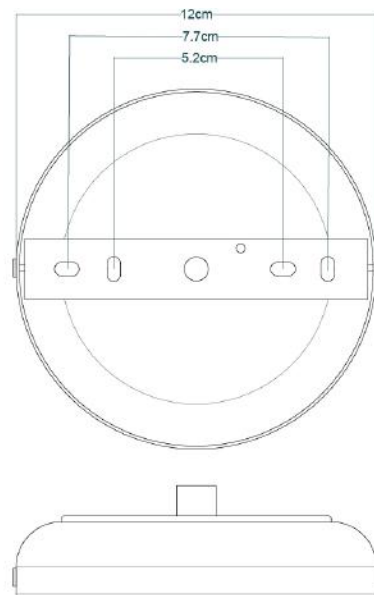

MATERIAL	Brass | Aluminium | Glass
HEIGHT	23cm | 9.06"
WIDTH | DIAMETER	18cm | 7.09"
LENGTH | PROJECTION	n/a
WEIGHT	1.3kg | 2.87lb
LAMPHOLDER	E27
MAX WATTAGE	6.5W
VOLTAGE	220/240v
IP RATING	IP65
CLASS PROTECTION	2
SHADE	GL146|GLWP02
FLEX | BAR | CHAIN LENGT	100cm | 40"
CABLE TYPE	MLOCA002 | 2 Core Round | Black Braid | Rubber

FIXING BRACKET MLROSE31 | Natural Brass