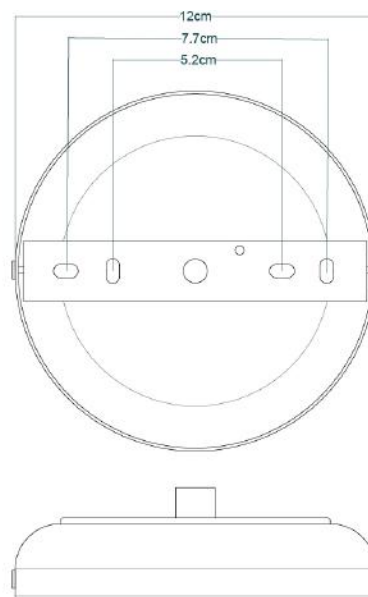

MATERIAL	Brass | Aluminium | Glass
HEIGHT	23cm | 9.06"
WIDTH | DIAMETER	18cm | 7.09"
LENGTH | PROJECTION	n/a
WEIGHT	1.3kg | 2.87lb
LAMPHOLDER	E27
MAX WATTAGE	6.5W
VOLTAGE	220/240v
IP RATING	IP65
CLASS PROTECTION	2
SHADE	GL146|GLWP01 x 1
FLEX | BAR | CHAIN LENGT	100cm | 40"
CABLE TYPE	MLOCA002 | 2 Core Round | Black Braid | Rubber

FIXING BRACKET MLROSE31 | Matt Black