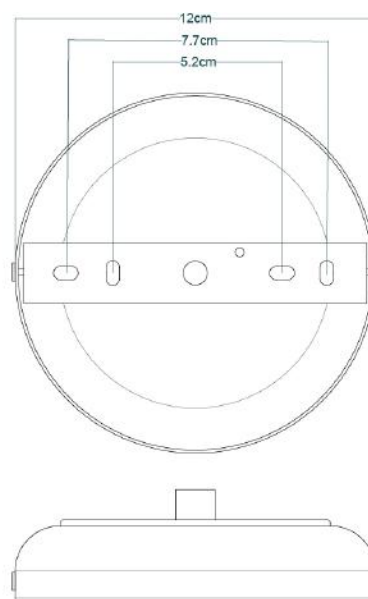

MATERIAL	Brass | Aluminium | Glass
HEIGHT	23cm | 9.06"
WIDTH | DIAMETER	18cm | 7.09"
LENGTH | PROJECTION	n/a
WEIGHT	1.3kg | 2.87lb
LAMPHOLDER	E27
MAX WATTAGE	6.5W
VOLTAGE	220/240v
IP RATING	IP65
CLASS PROTECTION	2
SHADE	GL146|GLWP02
FLEX | BAR | CHAIN LENGT	100cm | 40"
CABLE TYPE	MLOCA002 | 2 Core Round | Black Braid | Rubber

FIXING BRACKET MLROSE31 | Polished Brass