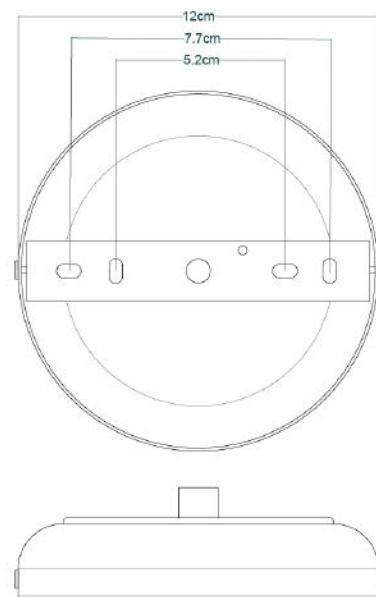

MATERIAL	Brass | Aluminium | Glass
HEIGHT	23cm | 9.06"
WIDTH | DIAMETER	18cm | 7.09"
LENGTH | PROJECTION	n/a
WEIGHT	1.3kg | 2.87lb
LAMPHOLDER	E27
MAX WATTAGE	6.5W
VOLTAGE	220/240v
IP RATING	IP65
CLASS PROTECTION	2
SHADE	GL146|GLWP01 x 1
FLEX | BAR | CHAIN LENGT	100cm | 40"
CABLE TYPE	MLOCA001 | 2 Core Round | Brown Braid | Rubber

FIXING BRACKET MLROSE31 | Antique Brass