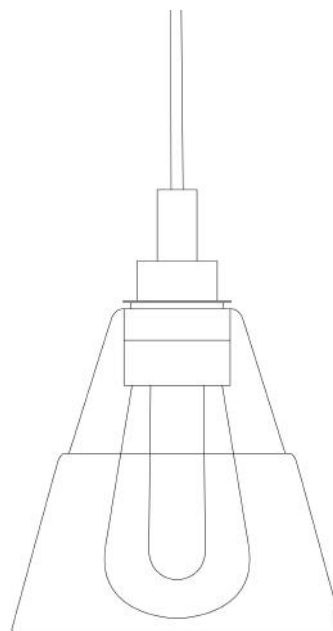

MATERIAL	Brass Aluminium Glass
HEIGHT	23cm 9.06"
WIDTH DIAMETER	18cm 7.09"
LENGTH PROJECTION	n/a
WEIGHT	1.3kg 2.87lb
LAMPHOLDER	E27
MAX WATTAGE	6.5W
VOLTAGE	220/240v
IP RATING	IP65
CLASS PROTECTION	2
SHADE	GL146 GLWP02
FLEX BAR CHAIN LENGT	100cm 40"
CABLE TYPE	MLOCA001 2 Core Round Brown Braid Rubber

MATERIAL	Brass Aluminium Glass
HEIGHT	23cm 9.06"
WIDTH DIAMETER	18cm 7.09"
LENGTH PROJECTION	n/a
WEIGHT	1.3kg 2.87lb
LAMPHOLDER	E27
MAX WATTAGE	6.5W
VOLTAGE	220/240v
IP RATING	IP65
CLASS PROTECTION	2
SHADE	GL146 GLWP02
FLEX BAR CHAIN LENGT	100cm 40"
CABLE TYPE	MLOCA002 2 Core Round Black Braid Rubber

KAIRI Bathroom Pendant

MLBP007PCMBK

Matt Black

MATERIAL	Brass Aluminium Glass
HEIGHT	23cm 9.06"
WIDTH DIAMETER	18cm 7.09"
LENGTH PROJECTION	n/a
WEIGHT	1.3kg 2.87lb
LAMPHOLDER	E27
MAX WATTAGE	6.5W
VOLTAGE	220/240v
IP RATING	IP65
CLASS PROTECTION	2
SHADE	GL146 GLWP01 x 1
FLEX BAR CHAIN LENGT	100cm 40"
CABLE TYPE	MLOCA002 2 Core Round Black Braid Rubber