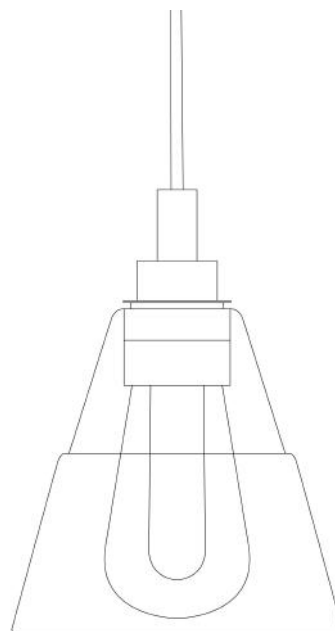

MATERIAL	Brass Aluminium Glass
HEIGHT	23cm 9.06"
WIDTH DIAMETER	18cm 7.09"
LENGTH PROJECTION	n/a
WEIGHT	1.3kg 2.87lb
LAMPHOLDER	E27
MAX WATTAGE	6.5W
VOLTAGE	220/240v
IP RATING	IP65
CLASS PROTECTION	2
SHADE	GL146 GLWP02
FLEX BAR CHAIN LENGT	100cm 40"
CABLE TYPE	MLOCA001 2 Core Round Brown Braid Rubber

MATERIAL	Brass Aluminium Glass
HEIGHT	23cm 9.06"
WIDTH DIAMETER	18cm 7.09"
LENGTH PROJECTION	n/a
WEIGHT	1.3kg 2.87lb
LAMPHOLDER	E27
MAX WATTAGE	6.5W
VOLTAGE	220/240v
IP RATING	IP65
CLASS PROTECTION	2
SHADE	GL146 GLWP02
FLEX BAR CHAIN LENGT	100cm 40"
CABLE TYPE	MLOCA002 2 Core Round Black Braid Rubber

KAIRI Bathroom Pendant

MLBP007NATBRS

MATERIAL	Brass Aluminium Glass
HEIGHT	23cm 9.06"
WIDTH DIAMETER	18cm 7.09"
LENGTH PROJECTION	n/a
WEIGHT	1.3kg 2.87lb
LAMPHOLDER	E27
MAX WATTAGE	6.5W
VOLTAGE	220/240v
IP RATING	IP65
CLASS PROTECTION	2
SHADE	GL146 GLWP01 x 1
FLEX BAR CHAIN LENGT	100cm 40"
CABLE TYPE	MLOCA002 2 Core Round Black Braid Rubber