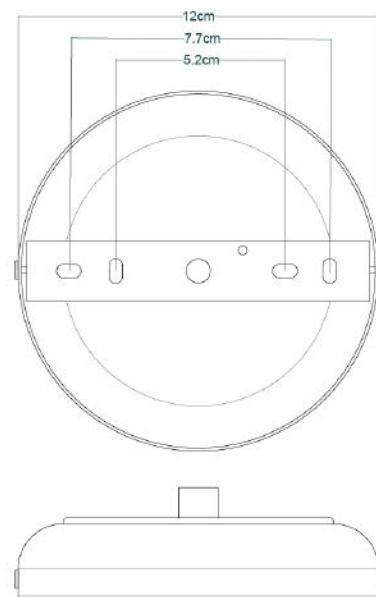

MATERIAL	Brass | Aluminium | Glass
HEIGHT	23cm | 9.06"
WIDTH | DIAMETER	18cm | 7.09"
LENGTH | PROJECTION	n/a
WEIGHT	1.3kg | 2.87lb
LAMPHOLDER	E27
MAX WATTAGE	6.5W
VOLTAGE	220/240v
IP RATING	IP65
CLASS PROTECTION	2
SHADE	GL146|GLWP01 x 1
FLEX | BAR | CHAIN LENGT	100cm | 40"
CABLE TYPE	MLOCA002 | 2 Core Round | Black Braid | Rubber

FIXING BRACKET MLROSE31 | White