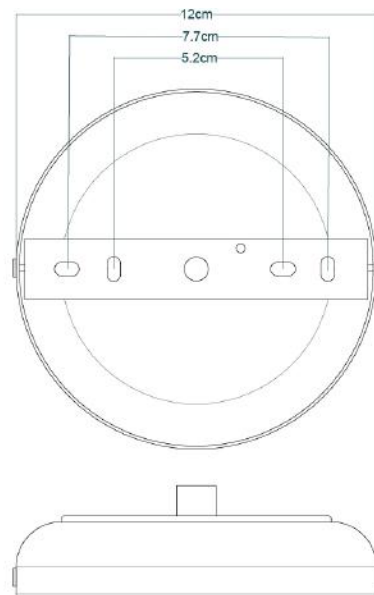

FIXING BRACKET MLROSE31 | Antique Silver

www.mullanlighting.com

Product Notes:

1) Lamps not included with light fixture. 2) All products are individually hand crafted, therefore may differ slightly within manufacturing tolerances. 3) Please refer to: <http://www.mullanlighting.com/terms> for full list of Terms & Conditions. 4) Cable/Chain can be shortened during installation. 5) Longer Cable/Chain available on request. 6) Additional colour finishes available on request. 7.) Dimensions do not include lamps. 8.) Products wired to UL standards will operate at 110/120v with the appropriate lampholders.