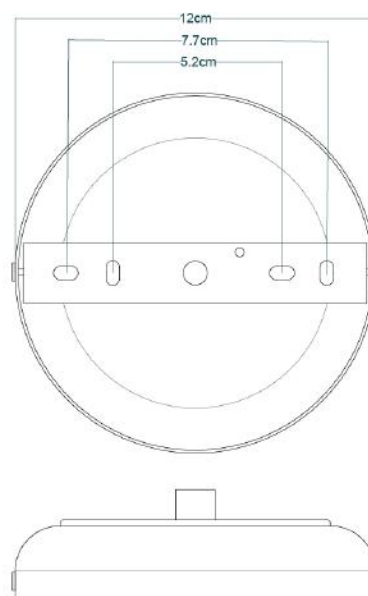

MATERIAL	Brass | Aluminium | Glass
HEIGHT	23cm | 9.06"
WIDTH | DIAMETER	18cm | 7.09"
LENGTH | PROJECTION	n/a
WEIGHT	1.3kg | 2.87lb
LAMPHOLDER	E27
MAX WATTAGE	6.5W
VOLTAGE	220/240v
IP RATING	IP65
CLASS PROTECTION	2
SHADE	GL146|GLWP02
FLEX | BAR | CHAIN LENGT	100cm | 40"
CABLE TYPE	MLOCA002 | 2 Core Round | Black Braid | Rubber

FIXING BRACKET MLROSE31 | Antique Silver