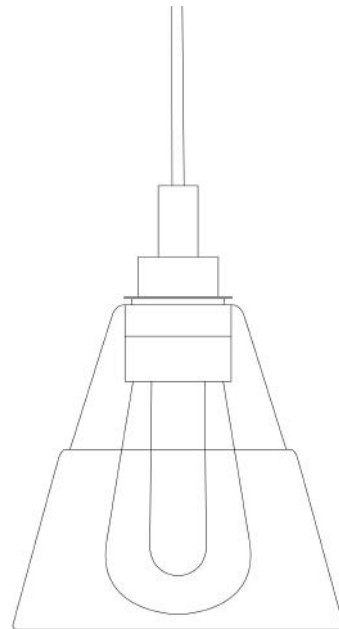

KAIRI Bathroom Pendant

MLBP007ANTBRS

Antique Brass

MATERIAL	Brass Aluminium Glass
HEIGHT	23cm 9.06"
WIDTH DIAMETER	18cm 7.09"
LENGTH PROJECTION	n/a
WEIGHT	1.3kg 2.87lb
LAMPHOLDER	E27
MAX WATTAGE	6.5W
VOLTAGE	220/240v
IP RATING	IP65
CLASS PROTECTION	2
SHADE	GL146 GLWP01 x 1
FLEX BAR CHAIN LENGT	100cm 40"
CABLE TYPE	MLOCA001 2 Core Round Brown Braid Rubber

MATERIAL	Brass Aluminium Glass
HEIGHT	23cm 9.06"
WIDTH DIAMETER	18cm 7.09"
LENGTH PROJECTION	n/a
WEIGHT	1.3kg 2.87lb
LAMPHOLDER	E27
MAX WATTAGE	6.5W
VOLTAGE	220/240v
IP RATING	IP65
CLASS PROTECTION	2
SHADE	GL146 GLWP02
FLEX BAR CHAIN LENGT	100cm 40"
CABLE TYPE	MLOCA001 2 Core Round Brown Braid Rubber

KAIRI Bathroom Pendant

MLBP007ANTSLV

Antique Silver

MATERIAL	Brass Aluminium Glass
HEIGHT	23cm 9.06"
WIDTH DIAMETER	18cm 7.09"
LENGTH PROJECTION	n/a
WEIGHT	1.3kg 2.87lb
LAMPHOLDER	E27
MAX WATTAGE	6.5W
VOLTAGE	220/240v
IP RATING	IP65
CLASS PROTECTION	2
SHADE	GL146 GLWP01 x 1
FLEX BAR CHAIN LENGT	100cm 40"
CABLE TYPE	MLOCA002 2 Core Round Black Braid Rubber

MATERIAL	Brass Aluminium Glass
HEIGHT	23cm 9.06"
WIDTH DIAMETER	18cm 7.09"
LENGTH PROJECTION	n/a
WEIGHT	1.3kg 2.87lb
LAMPHOLDER	E27
MAX WATTAGE	6.5W
VOLTAGE	220/240v
IP RATING	IP65
CLASS PROTECTION	2
SHADE	GL146 GLWP02
FLEX BAR CHAIN LENGT	100cm 40"
CABLE TYPE	MLOCA002 2 Core Round Black Braid Rubber