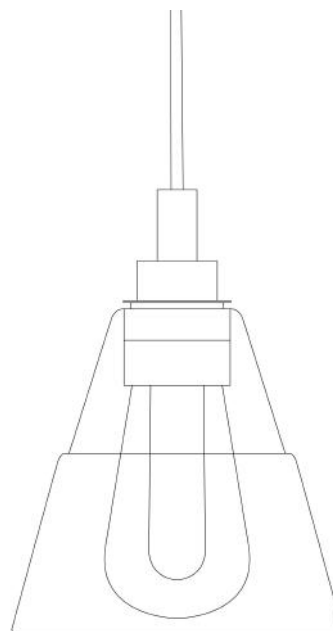

MATERIAL	Brass Aluminium Glass
HEIGHT	23cm 9.06"
WIDTH DIAMETER	18cm 7.09"
LENGTH PROJECTION	n/a
WEIGHT	1.3kg 2.87lb
LAMPHOLDER	E27
MAX WATTAGE	6.5W
VOLTAGE	220/240v
IP RATING	IP65
CLASS PROTECTION	2
SHADE	GL146 GLWP02
FLEX BAR CHAIN LENGT	100cm 40"
CABLE TYPE	MLOCA002 2 Core Round Black Braid Rubber

KAIRI Bathroom Pendant

MLBP007POLBRS

Polished Brass

MATERIAL	Brass Aluminium Glass
HEIGHT	23cm 9.06"
WIDTH DIAMETER	18cm 7.09"
LENGTH PROJECTION	n/a
WEIGHT	1.3kg 2.87lb
LAMPHOLDER	E27
MAX WATTAGE	6.5W
VOLTAGE	220/240v
IP RATING	IP65
CLASS PROTECTION	2
SHADE	GL146 GLWP01 x 1
FLEX BAR CHAIN LENGT	100cm 40"
CABLE TYPE	MLOCA002 2 Core Round Black Braid Rubber

FIXING BRACKET MLROSE31 | Polished Brass

www.mullanlighting.com

Product Notes:

1) Lamps not included with light fixture. 2) All products are individually hand crafted, therefore may differ slightly within manufacturing tolerances. 3) Please refer to: <http://www.mullanlighting.com/terms> for full list of Terms & Conditions. 4) Cable/Chain can be shortened during installation. 5) Longer Cable/Chain available on request. 6) Additional colour finishes available on request. 7.) Dimensions do not include lamps. 8.) Products wired to UL standards will operate at 110/120v with the appropriate lampholders.