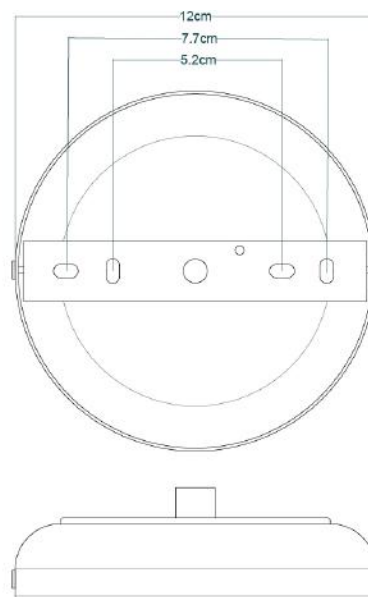

MATERIAL	Brass | Aluminium | Glass
HEIGHT	23cm | 9.06"
WIDTH | DIAMETER	18cm | 7.09"
LENGTH | PROJECTION	n/a
WEIGHT	1.3kg | 2.87lb
LAMPHOLDER	E27
MAX WATTAGE	6.5W
VOLTAGE	220/240v
IP RATING	IP65
CLASS PROTECTION	2
SHADE	GL146|GLWP01 x 1
FLEX | BAR | CHAIN LENGT	100cm | 40"
CABLE TYPE	MLOCA002 | 2 Core Round | Black Braid | Rubber

FIXING BRACKET MLROSE31 | Natural Brass