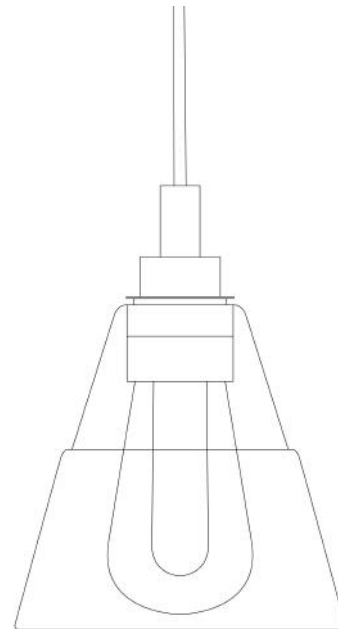

KAIRI Bathroom Pendant

MLBP007ANTBRS

Antique Brass

MATERIAL	Brass Aluminium Glass
HEIGHT	23cm 9.06"
WIDTH DIAMETER	18cm 7.09"
LENGTH PROJECTION	n/a
WEIGHT	1.3kg 2.87lb
LAMPHOLDER	E27
MAX WATTAGE	6.5W
VOLTAGE	220/240v
IP RATING	IP65
CLASS PROTECTION	2
SHADE	GL146 GLWP01 x 1
FLEX BAR CHAIN LENGT	100cm 40"
CABLE TYPE	MLOCA001 2 Core Round Brown Braid Rubber

MATERIAL	Brass Aluminium Glass
HEIGHT	23cm 9.06"
WIDTH DIAMETER	18cm 7.09"
LENGTH PROJECTION	n/a
WEIGHT	1.3kg 2.87lb
LAMPHOLDER	E27
MAX WATTAGE	6.5W
VOLTAGE	220/240v
IP RATING	IP65
CLASS PROTECTION	2
SHADE	GL146 GLWP02
FLEX BAR CHAIN LENGT	100cm 40"
CABLE TYPE	MLOCA001 2 Core Round Brown Braid Rubber

KAIRI Bathroom Pendant

MLBP007ANTSLV

Antique Silver

MATERIAL	Brass Aluminium Glass
HEIGHT	23cm 9.06"
WIDTH DIAMETER	18cm 7.09"
LENGTH PROJECTION	n/a
WEIGHT	1.3kg 2.87lb
LAMPHOLDER	E27
MAX WATTAGE	6.5W
VOLTAGE	220/240v
IP RATING	IP65
CLASS PROTECTION	2
SHADE	GL146 GLWP01 x 1
FLEX BAR CHAIN LENGT	100cm 40"
CABLE TYPE	MLOCA002 2 Core Round Black Braid Rubber

MATERIAL	Brass Aluminium Glass
HEIGHT	23cm 9.06"
WIDTH DIAMETER	18cm 7.09"
LENGTH PROJECTION	n/a
WEIGHT	1.3kg 2.87lb
LAMPHOLDER	E27
MAX WATTAGE	6.5W
VOLTAGE	220/240v
IP RATING	IP65
CLASS PROTECTION	2
SHADE	GL146 GLWP02
FLEX BAR CHAIN LENGT	100cm 40"
CABLE TYPE	MLOCA002 2 Core Round Black Braid Rubber