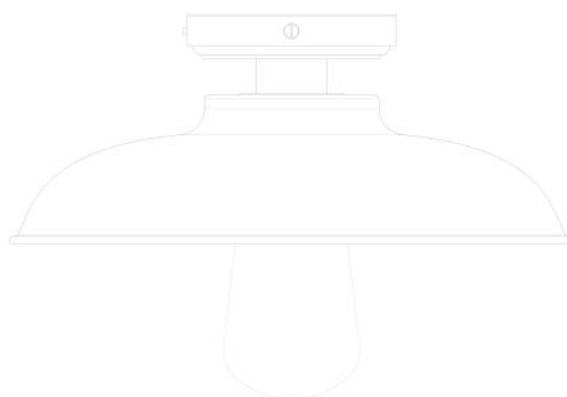

MATERIAL	Brass Aluminium Glass
HEIGHT	22cm 8.66"
WIDTH DIAMETER	32cm 12.6"
LENGTH PROJECTION	n/a
WEIGHT	1.66kg 3.66lb
LAMPHOLDER	E27
MAX WATTAGE	6.5W
VOLTAGE	220/240v
IP RATING	IP65
CLASS PROTECTION	2
SHADE	GLWP01
FLEX BAR CHAIN LENGT	n/a
CABLE TYPE	

DARYA Bathroom Light

MLBCF009NATBRS

MATERIAL	Brass Aluminium Glass
HEIGHT	22cm 8.66"
WIDTH DIAMETER	32cm 12.6"
LENGTH PROJECTION	n/a
WEIGHT	1.66kg 3.66lb
LAMPHOLDER	E27
MAX WATTAGE	6.5W
VOLTAGE	220/240v
IP RATING	IP65
CLASS PROTECTION	2
SHADE	GLWP01
FLEX BAR CHAIN LENGT	n/a
CABLE TYPE	