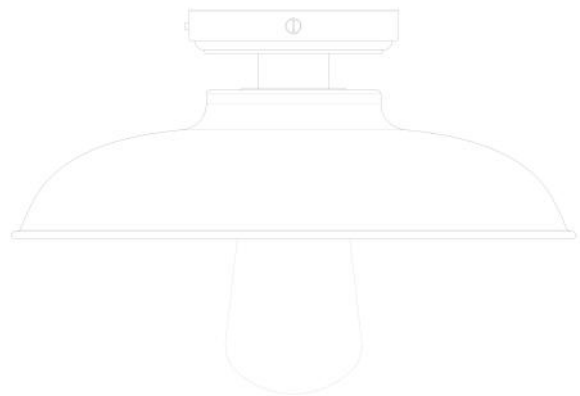

MATERIAL	Brass Aluminium Glass
HEIGHT	22cm 8.66"
WIDTH DIAMETER	32cm 12.6"
LENGTH PROJECTION	n/a
WEIGHT	1.66kg 3.66lb
LAMPHOLDER	E27
MAX WATTAGE	6.5W
VOLTAGE	220/240v
IP RATING	IP65
CLASS PROTECTION	2
SHADE	GLWP01
FLEX BAR CHAIN LENGT	n/a
CABLE TYPE	

DARYA Bathroom Light

MLBCF009NATBRS

MATERIAL	Brass Aluminium Glass
HEIGHT	22cm 8.66"
WIDTH DIAMETER	32cm 12.6"
LENGTH PROJECTION	n/a
WEIGHT	1.66kg 3.66lb
LAMPHOLDER	E27
MAX WATTAGE	6.5W
VOLTAGE	220/240v
IP RATING	IP65
CLASS PROTECTION	2
SHADE	GLWP01
FLEX BAR CHAIN LENGT	n/a
CABLE TYPE	