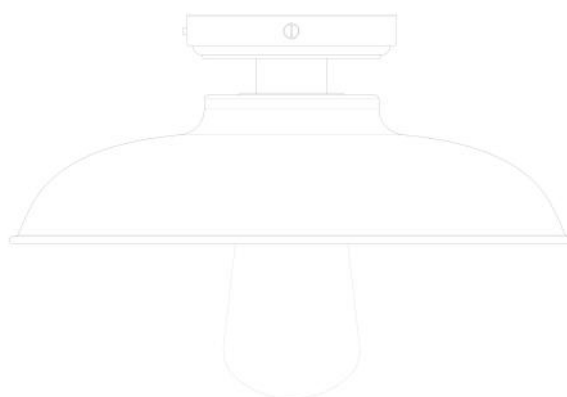

MATERIAL	Brass Aluminium Glass
HEIGHT	22cm 8.66"
WIDTH DIAMETER	32cm 12.6"
LENGTH PROJECTION	n/a
WEIGHT	1.66kg 3.66lb
LAMPHOLDER	E27
MAX WATTAGE	6.5W
VOLTAGE	220/240v
IP RATING	IP65
CLASS PROTECTION	2
SHADE	GLWP01
FLEX BAR CHAIN LENGT	n/a
CABLE TYPE	

DARYA Bathroom Light

MLBCF009POLBRS

Polished Brass

MATERIAL	Brass Aluminium Glass
HEIGHT	22cm 8.66"
WIDTH DIAMETER	32cm 12.6"
LENGTH PROJECTION	n/a
WEIGHT	1.66kg 3.66lb
LAMPHOLDER	E27
MAX WATTAGE	6.5W
VOLTAGE	220/240v
IP RATING	IP65
CLASS PROTECTION	2
SHADE	GLWP01
FLEX BAR CHAIN LENGT	n/a
CABLE TYPE	

FIXING BRACKET MLWB09 | Polished Brass

www.mullanlighting.com

Product Notes:

1) Lamps not included with light fixture. 2) All products are individually hand crafted, therefore may differ slightly within manufacturing tolerances. 3) Please refer to: <http://www.mullanlighting.com/terms> for full list of Terms & Conditions. 4) Cable/Chain can be shortened during installation. 5) Longer Cable/Chain available on request. 6) Additional colour finishes available on request. 7.) Dimensions do not include lamps. 8.) Products wired to UL standards will operate at 110/120v with the appropriate lampholders.