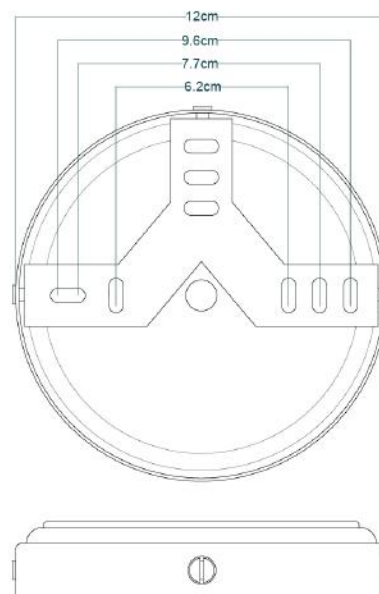

MATERIAL	Brass | Aluminium | Glass
HEIGHT	22cm | 8.66"
WIDTH | DIAMETER	32cm | 12.6"
LENGTH | PROJECTION	n/a
WEIGHT	1.66kg | 3.66lb
LAMPHOLDER	E27
MAX WATTAGE	6.5W
VOLTAGE	220/240v
IP RATING	IP65
CLASS PROTECTION	2
SHADE	GLWP01
FLEX | BAR | CHAIN LENGT	n/a
CABLE TYPE	

FIXING BRACKET MLWB09 | Matt Black