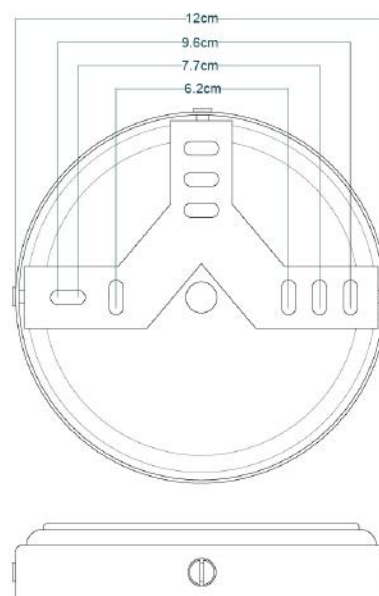

MATERIAL	Brass | Aluminium | Glass
HEIGHT	22cm | 8.66"
WIDTH | DIAMETER	32cm | 12.6"
LENGTH | PROJECTION	n/a
WEIGHT	1.66kg | 3.66lb
LAMPHOLDER	E27
MAX WATTAGE	6.5W
VOLTAGE	220/240v
IP RATING	IP65
CLASS PROTECTION	2
SHADE	GLWP01
FLEX | BAR | CHAIN LENGT	n/a
CABLE TYPE	

FIXING BRACKET MLWB09 | Antique Silver