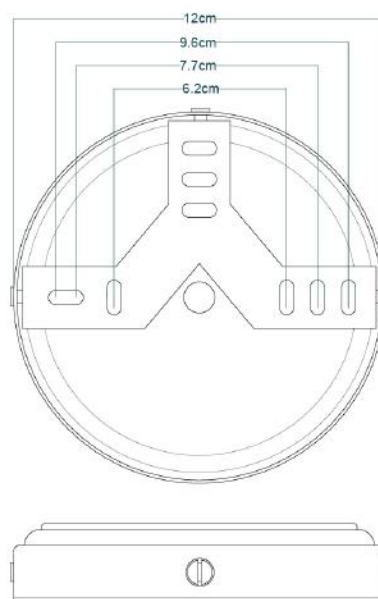

MATERIAL	Brass | Aluminium | Glass
HEIGHT	22cm | 8.66"
WIDTH | DIAMETER	32cm | 12.6"
LENGTH | PROJECTION	n/a
WEIGHT	1.66kg | 3.66lb
LAMPHOLDER	E27
MAX WATTAGE	6.5W
VOLTAGE	220/240v
IP RATING	IP65
CLASS PROTECTION	2
SHADE	GLWP01
FLEX | BAR | CHAIN LENGT	n/a
CABLE TYPE	

FIXING BRACKET MLWB09 | Satin Brass