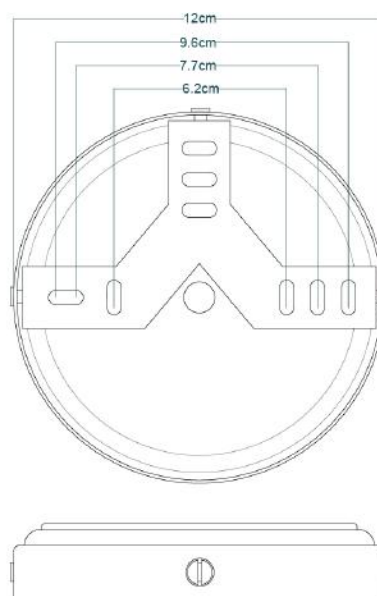

MATERIAL	Brass | Aluminium | Glass
HEIGHT	22cm | 8.66"
WIDTH | DIAMETER	32cm | 12.6"
LENGTH | PROJECTION	n/a
WEIGHT	1.66kg | 3.66lb
LAMPHOLDER	E27
MAX WATTAGE	6.5W
VOLTAGE	220/240v
IP RATING	IP65
CLASS PROTECTION	2
SHADE	GLWP01
FLEX | BAR | CHAIN LENGT	n/a
CABLE TYPE	

FIXING BRACKET MLWB09 | Antique Brass