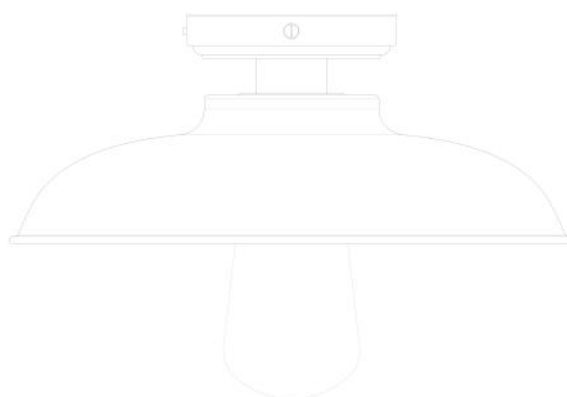

MATERIAL	Brass Aluminium Glass
HEIGHT	22cm 8.66"
WIDTH DIAMETER	32cm 12.6"
LENGTH PROJECTION	n/a
WEIGHT	1.66kg 3.66lb
LAMPHOLDER	E27
MAX WATTAGE	6.5W
VOLTAGE	220/240v
IP RATING	IP65
CLASS PROTECTION	2
SHADE	GLWP01
FLEX BAR CHAIN LENGT	n/a
CABLE TYPE	

FIXING BRACKET MLWB09 | White

Product Notes:

1) Lamps not included with light fixture. 2) All products are individually hand crafted, therefore may differ slightly within manufacturing tolerances. 3) Please refer to: <http://www.mullanlighting.com/terms> for full list of Terms & Conditions. 4) Cable/Chain can be shortened during installation. 5) Longer Cable/Chain available on request. 6) Additional colour finishes available on request. 7.) Dimensions do not include lamps. 8.) Products wired to UL standards will operate at 110/120v with the appropriate lampholders.

DARYA Bathroom Light

MLBCF009POLBRS

Polished Brass

MATERIAL	Brass Aluminium Glass
HEIGHT	22cm 8.66"
WIDTH DIAMETER	32cm 12.6"
LENGTH PROJECTION	n/a
WEIGHT	1.66kg 3.66lb
LAMPHOLDER	E27
MAX WATTAGE	6.5W
VOLTAGE	220/240v
IP RATING	IP65
CLASS PROTECTION	2
SHADE	GLWP01
FLEX BAR CHAIN LENGT	n/a
CABLE TYPE	