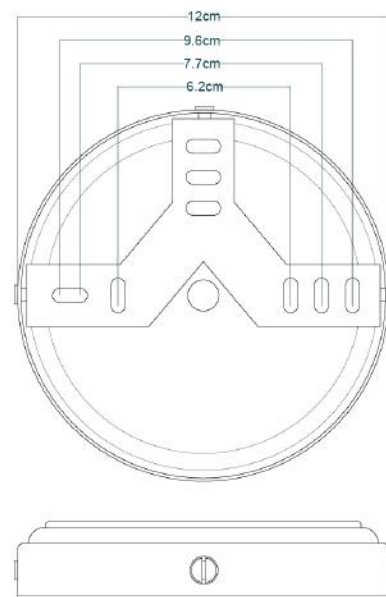

MATERIAL	Brass | Aluminium | Glass
HEIGHT	22cm | 8.66"
WIDTH | DIAMETER	32cm | 12.6"
LENGTH | PROJECTION	n/a
WEIGHT	1.66kg | 3.66lb
LAMPHOLDER	E27
MAX WATTAGE	6.5W
VOLTAGE	220/240v
IP RATING	IP65
CLASS PROTECTION	2
SHADE	GLWP01
FLEX | BAR | CHAIN LENGT	n/a
CABLE TYPE	

FIXING BRACKET MLWB09 | White