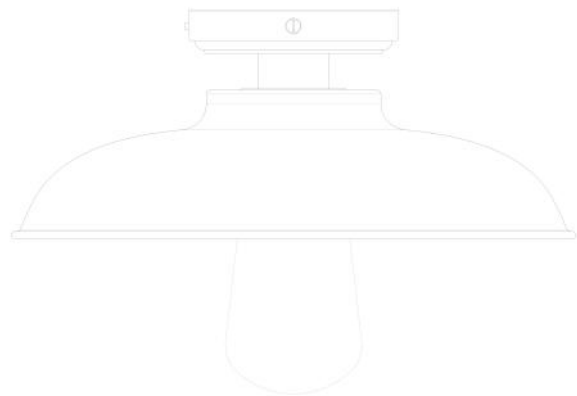

MATERIAL	Brass | Aluminium | Glass
HEIGHT	22cm | 8.66"
WIDTH | DIAMETER	32cm | 12.6"
LENGTH | PROJECTION	n/a
WEIGHT	1.66kg | 3.66lb
LAMPHOLDER	E27
MAX WATTAGE	6.5W
VOLTAGE	220/240v
IP RATING	IP65
CLASS PROTECTION	2
SHADE	GLWP01
FLEX | BAR | CHAIN LENGT	n/a
CABLE TYPE	

FIXING BRACKET MLWB09 | White

Product Notes:

1) Lamps not included with light fixture. 2) All products are individually hand crafted, therefore may differ slightly within manufacturing tolerances. 3) Please refer to: <http://www.mullanlighting.com/terms> for full list of Terms & Conditions. 4) Cable/Chain can be shortened during installation. 5) Longer Cable/Chain available on request. 6) Additional colour finishes available on request. 7.) Dimensions do not include lamps. 8.) Products wired to UL standards will operate at 110/120v with the appropriate lampholders.