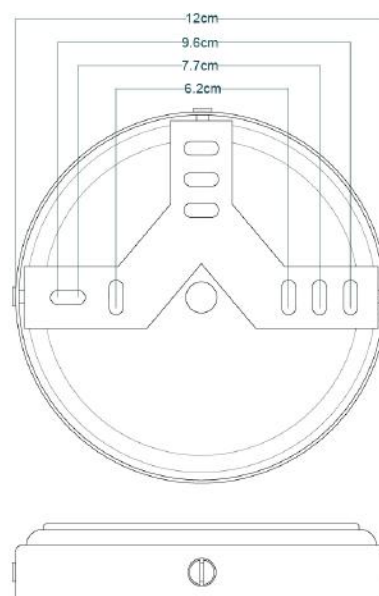

MATERIAL	Brass | Aluminium | Glass
HEIGHT	22cm | 8.66"
WIDTH | DIAMETER	32cm | 12.6"
LENGTH | PROJECTION	n/a
WEIGHT	1.66kg | 3.66lb
LAMPHOLDER	E27
MAX WATTAGE	6.5W
VOLTAGE	220/240v
IP RATING	IP65
CLASS PROTECTION	2
SHADE	GLWP01
FLEX | BAR | CHAIN LENGT	n/a
CABLE TYPE	

FIXING BRACKET MLWB09 | Polished Brass