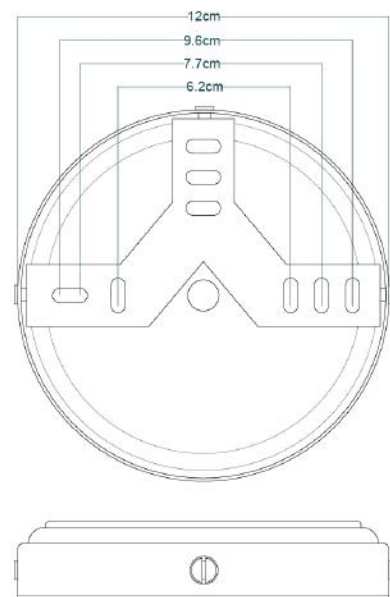

MATERIAL	Brass | Aluminium | Glass
HEIGHT	22cm | 8.66"
WIDTH | DIAMETER	32cm | 12.6"
LENGTH | PROJECTION	n/a
WEIGHT	1.66kg | 3.66lb
LAMPHOLDER	E27
MAX WATTAGE	6.5W
VOLTAGE	220/240v
IP RATING	IP65
CLASS PROTECTION	2
SHADE	GLWP01
FLEX | BAR | CHAIN LENGT	n/a
CABLE TYPE	

FIXING BRACKET MLWB09 | Natural Brass